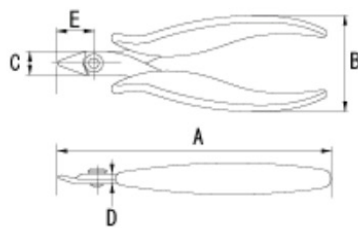

H K Wentworth Group
Distributed and Supported in
the UK

hakko.com - hakko.co.uk

106 SERIES

Packing List

Part No.	Set List
No. 106-01	Flush cut with safety clip
No. 106-02	Flush cut with angled blade
No. 106-03	Flush cut with small blade
No. 106-04	For a front, flush cut
No. 106-05	Flush cut
No. 106-06	Short nose pliers
No. 106-07	Long nose pliers
No. 106-08	Bent nose pliers

NOTE Hard drawn wire cannot be used

Specifications

A: Total length
B: Width of handles
C: Width
D: Thickness
E: Rivet to tip

[Unit: mm]

A	B	C	D	E
132	54	13.5	5	20

Copper wire: up to $\Phi 1.3$

No. 106-01

A	B	C	D	E
132	54	13.5	5	20

Copper wire: up to $\Phi 1.3$

No. 106-05

A	B	C	D	E
129	54	13.5	5	16

Copper wire: up to $\Phi 1.3$

No. 106-02

A	B	C	D	E
140	54	13	6	29

No. 106-06

A	B	C	D	E
130	54	9.5	4	18