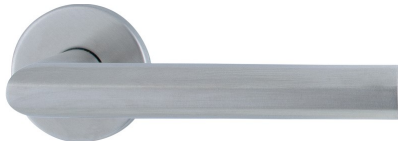

## NB324 Series

ARRONE stainless steel handle set on rose for interior doors:

- Material: Stainless steel grade 201
- Bearing: Sprung fixed/movable
- Connection: Solid spindle with eccentric hole on both ends
- Base: Mild steel
- Fixing: Concealed. M4 thread screws with sleeve nuts or multi-purpose screws

### Finishes:

- SSS - Stainless Steel

Product Ref	Article description	Finish	Article No
NB324/60-SP-SSS	SS201 19mm Mitred Lever on rose, 6mm Rose— Sprung	SSS	50014079