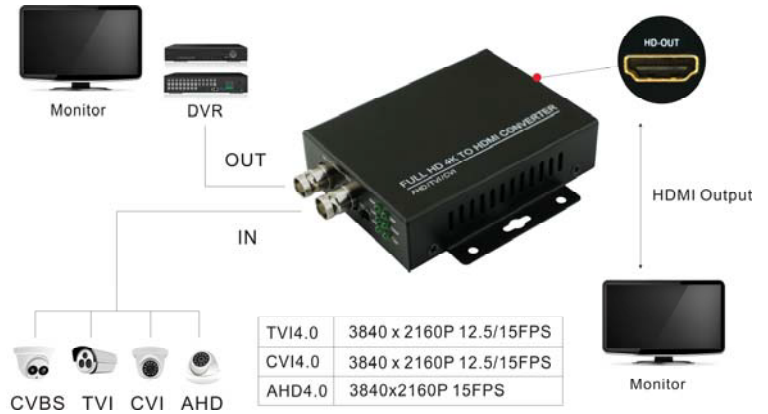

Video Converter / HDMI Breakout

Features

- The device uses 5V 1A power supply, connected to the power can be used normally, power indicator light
- CVI / TVI / AHD + CVBS to HDMI, HDMI output 1080P 60Fps, connect HDMI output cable, HD-LINK light, display yellow light.
- Support up to AHD / TVI / CVI 8MP
- One channel AHD / TVI / CVI / CVBS loop out
- Auto recognition 720P / 1080P / 3MP / 4MP / 5MP / 8MP resolution, indicator visual display
- 75Ω HI-Z Impedance switch, when the IN port of the converter is connected to the camera, and the OUT is not connected to the DVR, please set the impedance switch to 75Ω. When the IN port of the converter is connected to the camera and the OUT port is connected to the DVR, please set to HI-Z.

Specification

| | |
|-----------------------|--|
| Model Number | DFR-HDC1 |
| Input Port | BNC - CVI / TVI / AHD / CVBS |
| Output Ports | BNC Thru - CVI / TVI / AHD / CVBS , HDMI output |
| Impedance | 75 Ω (When the IN port of the converter is connected to the camera, and the OUT is not connected to the DVR, please set the impedance switch to 75 Ω . When the IN port of the converter is connected to the camera and the OUT port is connected to the DVR, please set to HI-Z.) |
| Cable length | 500~700 meters, different resolution, different transmission distance |
| External power supply | DC 5V (1A) |
| Working Temperature | -10℃----+50℃ |
| Dimension | 108mm x 95mm x 25mm (Converter); 188mm x 127mm x 40mm (boxed) |
| Weight | 180g (Converter); 360g (boxed) |