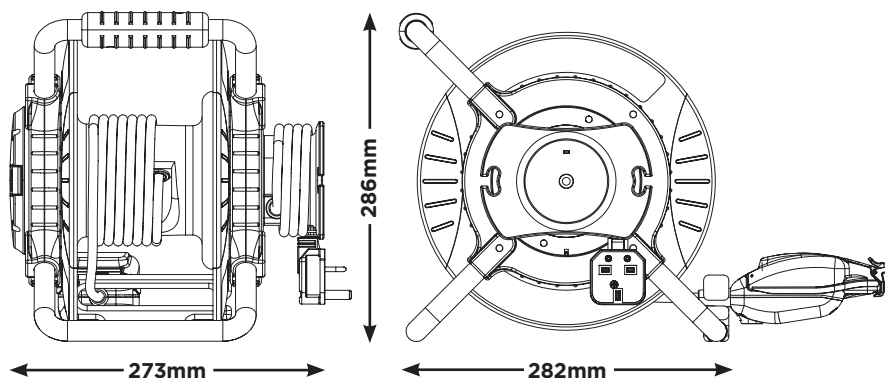

### Description

This reverse reel with pull out socket and anti-twist design is an innovative solution that keeps cables from getting tangled. Using the wall mount bracket, fix the reel to the wall close to the power outlet and extend the power socket closer to the required area. The compact design is perfect for the home, garden and light industrial use. Using highly visible green cable, this 'reverse' reel provides an IP54 rated weatherproof 13 amp socket outlet. The drum includes an LED indicator and has a built-in safety thermal cut out for protection against overloading when fully reeled. Supplied with wall mount bracket.

### Technical Specifications

<b>Standards</b>	BS EN 61242. ASTA Approved
<b>Maximum Load</b>	720W/240V - Fully Wound 3120W/240V - Fully Unwound
<b>Switch</b>	Double Pole
<b>Cable length</b>	30 + 3m
<b>Cable Size</b>	Cable Size - 1.25mm <sup>2</sup> (H05VV-F)

## Product Information

<b>Part No</b>	OATRU3013FL3IP-PX	<b>Qty</b>	1
<b>Type</b>	Anti-Twist Reverse Reel	<b>Shipping Carton Info (m)</b>	H:0.31 x W:0.3 x D:0.33
<b>Cable Type</b>	PVC	<b>CBM (m<sup>3</sup>)</b>	0.031
<b>Cable Length (m)</b>	30 + 3m	<b>G.W (kg)</b>	6.1
<b>Amp</b>	13	<b>EAN Barcode</b>	5015056538952
<b>Product Dimensions (cm)</b>	H:28.6 x W:28.2 x D:27.3	<b>ITF Barcode</b>	05015056540078