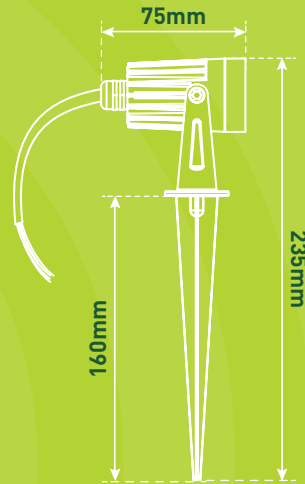

NEW
FROM LUCECO

EXTERIOR DECORATIVE LED GARDEN SPIKE LIGHT

- High impact housing for increased durability
- Tilt and rotatable head for maximum adjustability
- Latest LED technology for improved performance and energy savings
- Prewired with 1m cable for ease of installation

**NEW
RANGE**

NEW
FROM LUCECO

LUCECO

RETAIL PACKAGING

EXTERIOR DECORATIVE LED GARDEN SPIKE LIGHT

- High impact housing for increased durability
- Tilt and rotatable head for maximum adjustability
- Latest LED technology for improved performance and energy savings
- Prewired with 1m cable for ease of installation

Product Specifications

CAT NO.	INPUT VOLTAGE (V) FREQUENCY (Hz)	LUMINAIRE LUMENS	WATTAGE	EFFICACY Llm/W	COLOUR TEMP	CRI	BEAM ANGLE	DIMMABLE	INSTALL	IP	LIFE TIME HOURS (L70)	WARRANTY	MATERIAL OF MAIN BODY	OVERALL DIMENSIONS
LEXLS4B40	85-265V 50-60Hz	200lm	3W	66Llm/W	4000K	>80	30°	No	Outdoor	IP66	30,000	2 Years	Aluminium	235x75x160mm