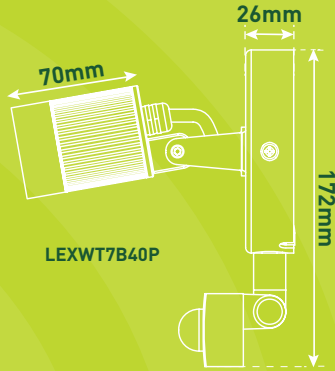

**NEW
RANGE**

NEW
FROM LUCECO

ECO

RETAIL PACKAGING

LEXWS4B40

LEXWT7B40P

LEXWT7B40

LUCECO

EXTERIOR DECORATIVE INTEGRATED LED ADJUSTABLE WALL LIGHT

- High impact housing for increased durability
- Simple screw fixing bracket for easy and quick installation
- Tilt and rotatable heads for maximum adjustability
- Latest technology LED chips for improved performance and energy savings

Product Specifications

CAT NO.	FITTING	INPUT VOLTAGE (V) FREQUENCY (Hz)	LUMINAIRE LUMENS	WATTAGE	EFFICACY Llm/W	COLOUR TEMP	CRI	BEAM ANGLE	INSTALL	IP	LIFE TIME HOURS (L70)	WARRANTY	MATERIAL OF MAIN BODY	OVERALL DIMENSIONS
LEXWS4B40	Single	85-265V 50-60Hz	360lm	5W	72Llm/W	4000K	>80	30°	Wall	IP44	30,000	2 Years	Aluminium	110x25x70mm
LEXWT7B40	Twin	85-265V 50-60Hz	720lm	10W	72Llm/W	4000K	>80	30°	Wall	IP44	30,000	2 Years	Aluminium	110x26x70mm
LEXWT7B40P	Twin with PIR	85-265V 50-60Hz	720lm	10W	72Llm/W	4000K	>80	30°	Wall	IP44	30,000	2 Years	Aluminium	172x26x70mm