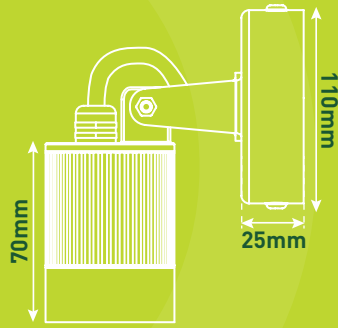

NEW
FROM LUCECO

EXTERIOR DECORATIVE INTEGRATED LED ADJUSTABLE WALL LIGHT

- High impact housing for increased durability
- Simple screw fixing bracket for easy and quick installation
- Tilt and rotatable heads for maximum adjustability
- Latest technology LED chips for improved performance and energy savings

**NEW
RANGE**

NEW
FROM LUCECO

ECO

RETAIL PACKAGING

LEXWS4B40

LEXWT7B40P

LEXWT7B40

LUCECO

EXTERIOR DECORATIVE INTEGRATED LED ADJUSTABLE WALL LIGHT

- High impact housing for increased durability
- Simple screw fixing bracket for easy and quick installation
- Tilt and rotatable heads for maximum adjustability
- Latest technology LED chips for improved performance and energy savings

Product Specifications

CAT NO.	FITTING	INPUT VOLTAGE (V) FREQUENCY (Hz)	LUMINAIRE LUMENS	WATTAGE	EFFICACY Llm/W	COLOUR TEMP	CRI	BEAM ANGLE	INSTALL	IP	LIFE TIME HOURS (L70)	WARRANTY	MATERIAL OF MAIN BODY	OVERALL DIMENSIONS
LEXWS4B40	Single	85-265V 50-60Hz	360lm	5W	72Llm/W	4000K	>80	30°	Wall	IP44	30,000	2 Years	Aluminium	110x25x70mm
LEXWT7B40	Twin	85-265V 50-60Hz	720lm	10W	72Llm/W	4000K	>80	30°	Wall	IP44	30,000	2 Years	Aluminium	110x26x70mm
LEXWT7B40P	Twin with PIR	85-265V 50-60Hz	720lm	10W	72Llm/W	4000K	>80	30°	Wall	IP44	30,000	2 Years	Aluminium	172x26x70mm