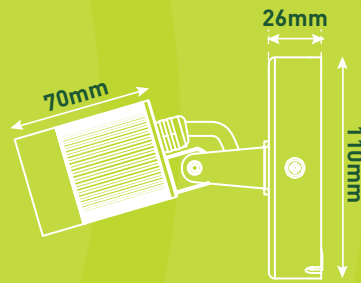

**NEW
RANGE**

NEW
FROM LUCECO

ECO

RETAIL PACKAGING

LEXWS4B40

LEXWT7B40P

LEXWT7B40

LUCECO

EXTERIOR DECORATIVE INTEGRATED LED ADJUSTABLE WALL LIGHT

- High impact housing for increased durability
- Simple screw fixing bracket for easy and quick installation
- Tilt and rotatable heads for maximum adjustability
- Latest technology LED chips for improved performance and energy savings

Product Specifications

CAT NO.	FITTING	INPUT VOLTAGE (V) FREQUENCY (Hz)	LUMINAIRE LUMENS	WATTAGE	EFFICACY Llm/W	COLOUR TEMP	CRI	BEAM ANGLE	INSTALL	IP	LIFE TIME HOURS (L70)	WARRANTY	MATERIAL OF MAIN BODY	OVERALL DIMENSIONS
LEXWS4B40	Single	85-265V 50-60Hz	360lm	5W	72Llm/W	4000K	>80	30°	Wall	IP44	30,000	2 Years	Aluminium	110x25x70mm
LEXWT7B40	Twin	85-265V 50-60Hz	720lm	10W	72Llm/W	4000K	>80	30°	Wall	IP44	30,000	2 Years	Aluminium	110x26x70mm
LEXWT7B40P	Twin with PIR	85-265V 50-60Hz	720lm	10W	72Llm/W	4000K	>80	30°	Wall	IP44	30,000	2 Years	Aluminium	172x26x70mm