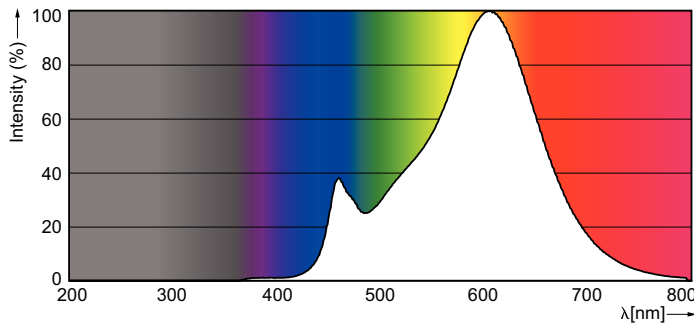

Product data

General Information	
Cap-Base	B22 [B22]
EU RoHS compliant	Yes
Nominal Lifetime (Nom)	15000 h
Switching Cycle	50000X
Technical Type	5.5-40W
Light Technical	
Color Code	827 [CCT of 2700K]
Beam Angle (Nom)	200 °
Luminous Flux (Nom)	470 lm
Color Designation	Warm White (WW)
Correlated Color Temperature (Nom)	2700 K
Luminous Efficacy (rated) (Nom)	85.00 lm/W
Color Consistency	<6
Color Rendering Index (Nom)	80
LLMF At End Of Nominal Lifetime (Nom)	70 %
Operating and Electrical	
Input Frequency	50 to 60 Hz
Power (Nom)	5.5 W
Lamp Current (Nom)	55 mA

Entrybulb 230V 6W-40W 470lm 2700K B22 ND

Product	D	C
CorePro LEDbulb ND 5.5-40W A60 B22 827	60 mm	110 mm

Photometric data

CorePro LEDbulb ND 5.5-40W A60

CorePro LEDbulb ND 5.5-40W A60

SDPO_LED Bulb_0021-Spectral Power distribution