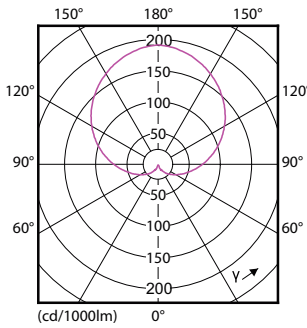

Photometric data

CorePro LEDbulb ND 5.5-40W A60