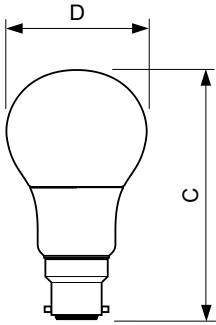

CorePro LEDbulbs

EAN/UPC - Product	8718696577653
Order code	929001233802
Numerator - Quantity Per Pack	1
Numerator - Packs per outer box	10

Material Nr. (12NC)	929001233802
Net Weight (Piece)	0.076 kg

Dimensional drawing

Entrybulb 230V 6W-40W 470lm 2700K B22 ND

Product	D	C
CorePro LEDbulb ND 5.5-40W A60 B22 827	60 mm	110 mm