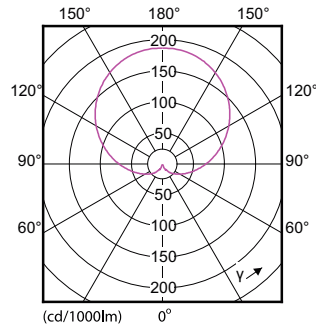

CorePro LEDbulb ND 11-75W A60

Photometric data