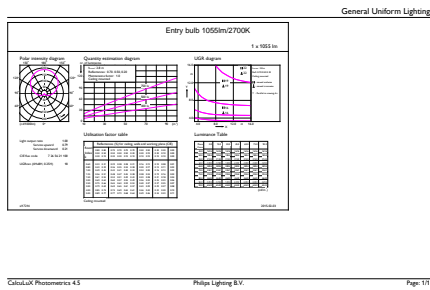

Photometric data

CorePro LEDbulb ND 11-75W A60