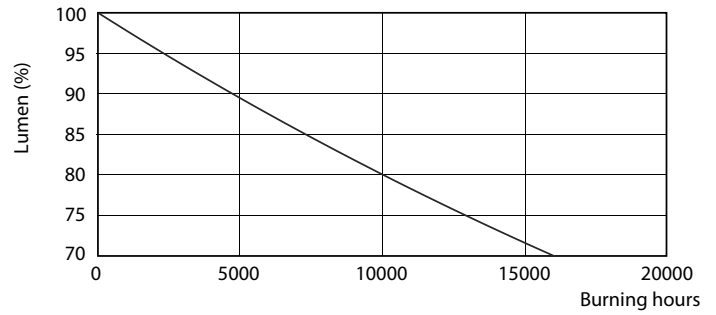

LEDbulb 100W E27 840 FR A60