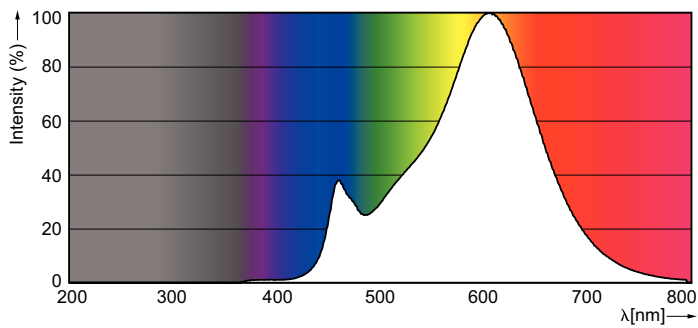

Product data

General Information		Wattage Equivalent	
Cap-Base	E27 [E27]		75 W
EU RoHS compliant	Yes	Starting Time (Nom)	0.5 s
Nominal Lifetime (Nom)	15000 h	Warm Up Time to 60% Light (Nom)	0.5 s
Switching Cycle	50000X	Power Factor (Nom)	0.5
Technical Type	11-75W	Voltage (Nom)	220-240 V
Light Technical		Temperature	
Color Code	827 [CCT of 2700K]	T-Case Maximum (Nom)	80 °C
Beam Angle (Nom)	200 °	Controls and Dimming	
Luminous Flux (Nom)	1055 lm	Dimmable	No
Color Designation	Warm White (WW)	Mechanical and Housing	
Correlated Color Temperature (Nom)	2700 K	Bulb Finish	Frosted
Luminous Efficacy (rated) (Nom)	95.00 lm/W	Approval and Application	
Color Consistency	<6	Energy Efficiency Label (EEL)	A+
Color Rendering Index (Nom)	80	Energy Consumption kWh/1000 h	11 kWh
LLMF At End Of Nominal Lifetime (Nom)	70 %	Product Data	
Operating and Electrical		Full product code	871869649076100
Input Frequency	50 to 60 Hz	Order product name	CorePro LEDbulb ND 11-75W A60 E27 827
Power (Nom)	11 W		
Lamp Current (Nom)	95 mA		

Entry bulb 230V 10.5W-75W 2700K E27 ND

Product	D	C
CorePro LEDbulb ND 11-75W A60 E27 827	60 mm	110 mm

Photometric data

CorePro LEDbulb ND 11-75W A60

CorePro LEDbulb ND 11-75W A60

SDPO_LED Bulb_0021-Spectral Power distribution