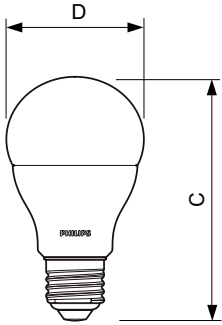

Product data

General Information		Wattage Equivalent	
Cap-Base	E27 [E27]		75 W
EU RoHS compliant	Yes	Starting Time (Nom)	0.5 s
Nominal Lifetime (Nom)	15000 h	Warm Up Time to 60% Light (Nom)	0.5 s
Switching Cycle	50000X	Power Factor (Nom)	0.5
Technical Type	11-75W	Voltage (Nom)	220-240 V
Light Technical		Temperature	
Color Code	827 [CCT of 2700K]	T-Case Maximum (Nom)	80 °C
Beam Angle (Nom)	200 °	Controls and Dimming	
Luminous Flux (Nom)	1055 lm	Dimmable	No
Color Designation	Warm White (WW)	Mechanical and Housing	
Correlated Color Temperature (Nom)	2700 K	Bulb Finish	Frosted
Luminous Efficacy (rated) (Nom)	95.00 lm/W	Approval and Application	
Color Consistency	<6	Energy Efficiency Label (EEL)	A+
Color Rendering Index (Nom)	80	Energy Consumption kWh/1000 h	11 kWh
LLMF At End Of Nominal Lifetime (Nom)	70 %	Product Data	
Operating and Electrical		Full product code	871869649076100
Input Frequency	50 to 60 Hz	Order product name	CorePro LEDbulb ND 11-75W A60 E27 827
Power (Nom)	11 W		
Lamp Current (Nom)	95 mA		

CorePro LEDbulbs

EAN/UPC - Product	8718696490761
Order code	929001234402
Numerator - Quantity Per Pack	1
Numerator - Packs per outer box	10

Material Nr. (12NC)	929001234402
Net Weight (Piece)	0.076 kg

Dimensional drawing