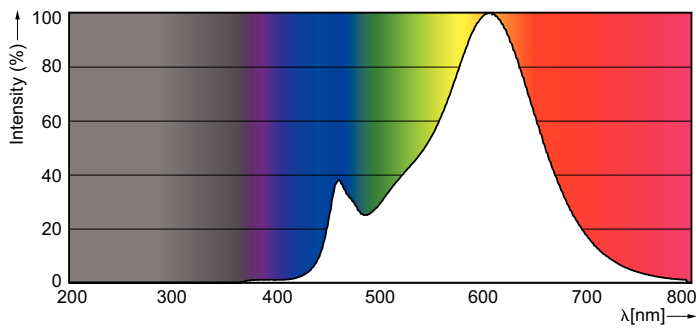

SDPO_LED Bulb_0021-Spectral Power distribution