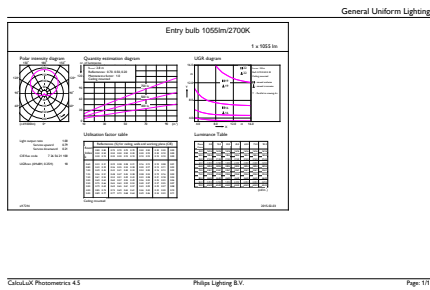

Photometric data

CorePro LEDbulb ND 11-75W A60