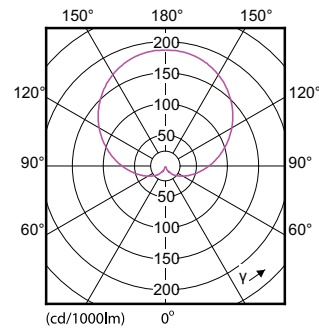

CorePro LEDbulb ND 11-75W A60