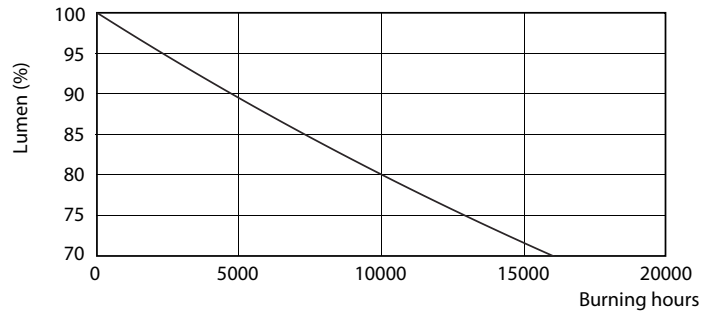

CorePro LEDbulbs

Lifetime

LEDbulb 100W E27 840 FR A60