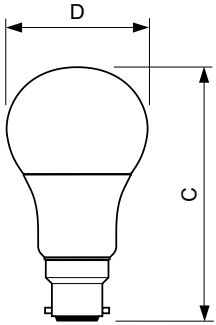

CorePro LEDbulbs

EAN/UPC - Product	8718696510049
Order code	929001234002
Numerator - Quantity Per Pack	1
Numerator - Packs per outer box	10

Material Nr. (12NC)	929001234002
Net Weight (Piece)	0.080 kg

Dimensional drawing

Entrybulb 230V 10.5W-75W 2700K B22 ND

Product	D	C
CorePro LEDbulb ND 11-75W A60 B22 827	60 mm	110 mm