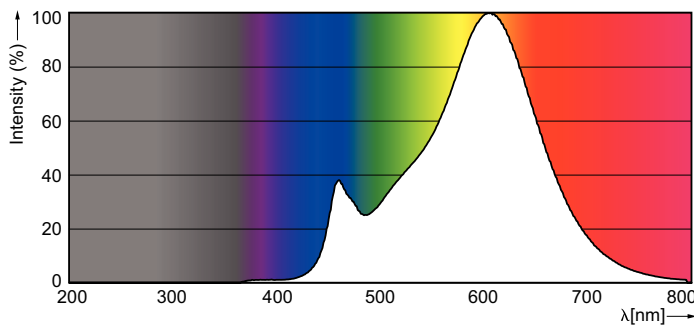

SDPO_LED Bulb_0021-Spectral Power distribution