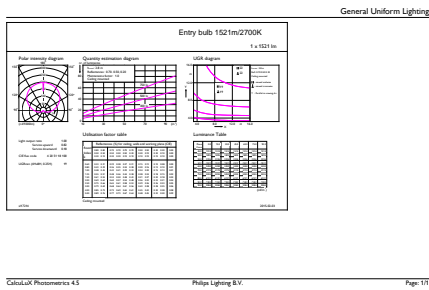

Material Nr. (12NC)	929001234102
Net Weight (Piece)	0.076 kg

Dimensional drawing

Entrybulb 230V 13.5W-100W 2700K B22 ND

Product	D	C
CorePro LEDbulb ND 13-100W A60 B22 827	60 mm	110 mm

Photometric data

CorePro LEDbulb ND 13-100W A60