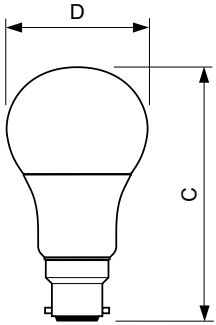

Material Nr. (12NC)	929001234102
Net Weight (Piece)	0.076 kg

Dimensional drawing

Entrybulb 230V 13.5W-100W 2700K B22 ND

Product	D	C
CorePro LEDbulb ND 13-100W A60 B22 827	60 mm	110 mm

Photometric data

CorePro LEDbulb ND 13-100W A60