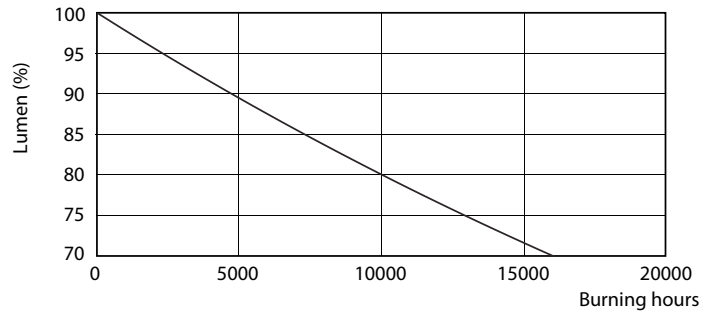

CorePro LEDbulbs

Lifetime

LEDbulb 100W E27 840 FR A60