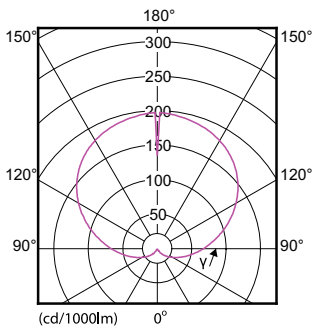

Material Nr. (12NC)	929001234102
Net Weight (Piece)	0.076 kg

Dimensional drawing

Entrybulb 230V 13.5W-100W 2700K B22 ND

Product	D	C
CorePro LEDbulb ND 13-100W A60 B22 827	60 mm	110 mm

Photometric data

CorePro LEDbulb ND 13-100W A60