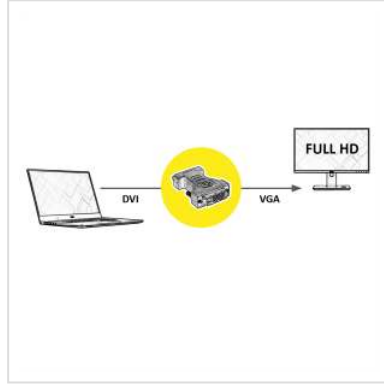

ROLINE DVI-VGA Adapter, DVI M - HD15 F

Product No.	12.03.3105
Manufacturer	ROLINE
Manufacturer No.	12.03.3105
EAN (single piece)	7611990155071

- For connecting a VGA monitor to a DVI graphic card
- Adapter with HD15 Female and DVI-I Male

Remark: Product similar to picture

Technical specifications

Manufacturer	ROLINE
Product group	Adapters, Terminators, Converters
Product type	DVI-VGA Adapter
Colour	black
Scope of delivery	1x Adapter
Max. resolution	1920 x 1080 / 1920 x 1200 @60Hz (2K, Full HD)
Side 1 connection (PC)	DVI 24 + 5 Male (DVI-I)
Side 2 connection (Peripherals)	VGA HD15 Female
Side 1 Connector Type	DVI-I 24+5

Side 1 Connector Gender	Male
Side 2 Connector Type	HD D-Sub 15-pin (HD-15), VGA
Side 2 Connector Gender	Female
Active / Passive	Passive
Area of application	External
Dimensions (HxWxD)	16 x 40 x 55 mm
Hand locking screws	Yes