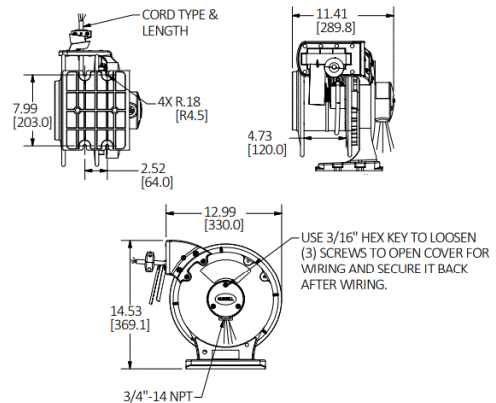

Environmental

Moisture Resistance Dry, Indoor and Wet and Damp Outdoor, Non-Hazardous Locations - UL Type 4

Complementary Products

Pivot Base	HBLI340PB
Mounting Bracket	HBLIMB
Ball Stop	HBLI10BS

Online Resources

Customer Sales Drawing
eCatalog
Installation Instructions

Dimensions in Inches (mm)

Hubbell Wiring Device-Kellems • Hubbell Incorporated (Delaware) • 40 Waterview Drive • Shelton, CT 06484

Phone (800) 288-6000 • Fax (800) 255-1031 • Specifications subject to change without notice.