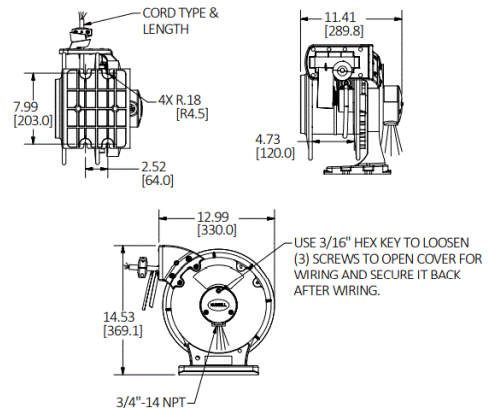

Environmental

Moisture Resistance Dry, Indoor and Wet and Damp Outdoor, Non-Hazardous Locations - UL Type 4

Complementary Products

Pivot Base	HBLI340PB
Mounting Bracket	HBLIMB
Ball Stop	HBLI14BS

Online Resources

Customer Sales Drawing
eCatalog
Installation Instructions

Dimensions in Inches (mm)

Hubbell Wiring Device-Kellems • Hubbell Incorporated (Delaware) • 40 Waterview Drive • Shelton, CT 06484

Phone (800) 288-6000 • Fax (800) 255-1031 • Specifications subject to change without notice.