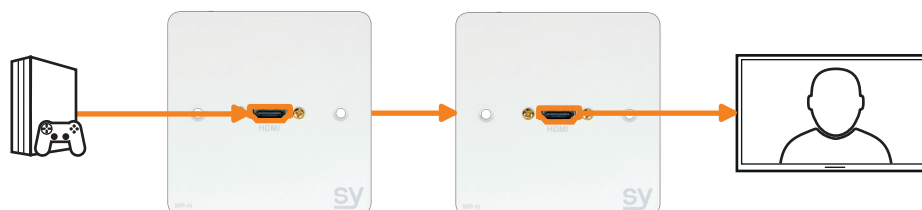

WP-H-BA/WP-H-BW

FEATURES

- Stylish HDMI Wall plate with a high gloss, Aluminium finish
- Provides a full-size HDMI port ideal for office, education and AV/multimedia installations
- Simple pass-through design with 150mm flylead for HDMI connection
- Suitable for UK single gang fitting

SPECIFICATIONS

PART NUMBER	SY-WP-H-BA/ SY-WP-H-BW	
INPUTS	Video 1x HDMI type A 1.4v	
OUTPUTS	Video 1x HDMI type A female 150mm captive cord	
WEIGHT AND DIMENSIONS	Weight (net) 0.065kg	Size (WHD) 80 x 80 mm BS UK single gang ready
WHAT'S IN THE BOX	1x WP H variant 2x metal screws	