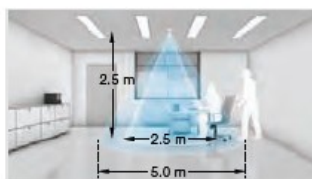

ABB presence detectors

BasicLine - cost effective quality

The ABB range of PIR presence detectors carry a full 2 year warranty against faulty workmanship. There are three models available for specific applications such as small offices, larger meeting and public rooms, corridors and car parks.

An extra 5% discount applies for all ANEW members on these products from 15 August 2011 - 30 September 2011. Please state **BASENEW1** when placing your order to obtain the additional discount.

Order code
6800-0-2517

Mini

Order code
6800-0-2518