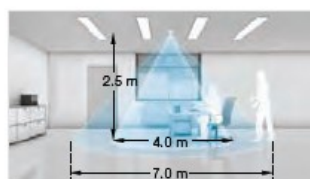

Basic

Order code
6800-0-2519