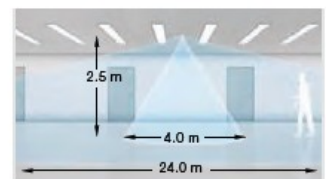

Mini

Order code  
6800-0-2518

Basic

Order code  
6800-0-2519

Corridor

**Basic** 360° detection range 7m Ø IP40 switching 2000 W incandescent 1000 W halogen 900VA fluorescent 5 sec -20 min timer 10/40/100/400/1000 Lux 28 mm mounting depth 2 year warranty