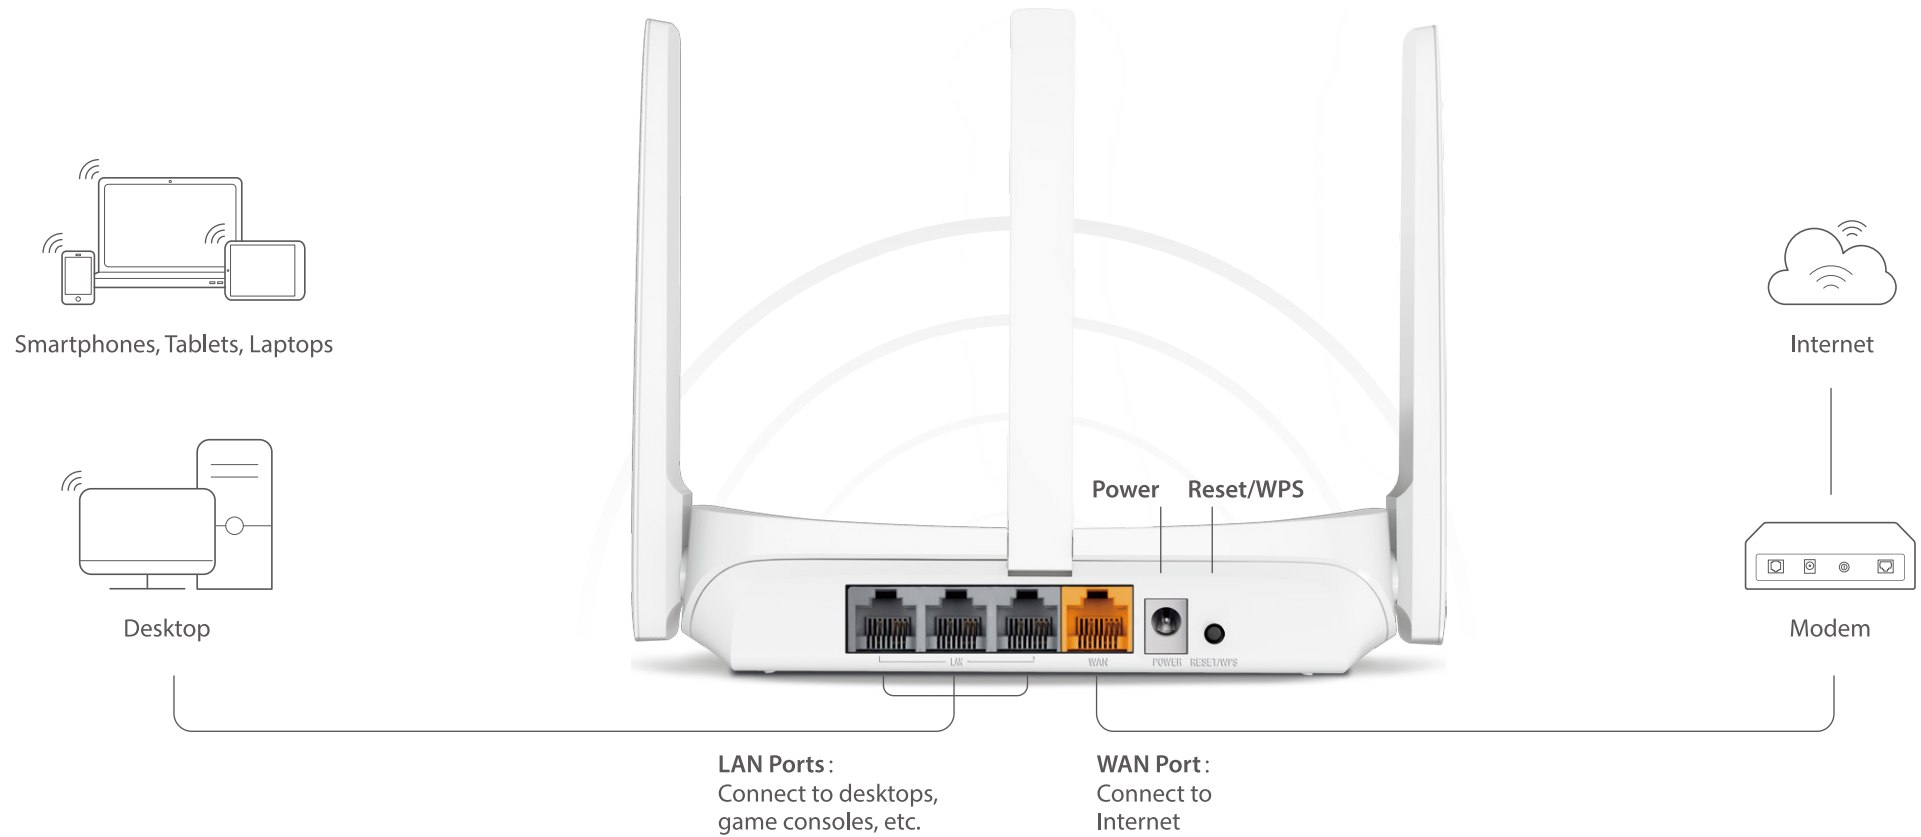

300Mbps Wireless N Router

Model: MW305R

// Highlights

- 300Mbps wireless speed is ideal for video streaming, online gaming, and file downloads
- High gain antennas greatly increase wireless signal strength and stability
- Intuitive webpage guides you through the setup process in minutes

Speed

Fast Wireless Speed – Wireless speed up to 300Mbps

Range

5dBi External Antenna – High gain antennas ensure broad wireless coverage

Easy Setup

Quick 3-Step Installation – Intuitive webpage supports quick, hassle-free installation

Security

Guest Network – Provides two separate networks for you and your guests to ensure safety
Parental Controls – Parents can establish appropriate access policies to protect children

// Connections

// Specifications

Physical Specifications

Ethernet Ports

3*10/100Mbps LAN Ports &
1*10/100Mbps WAN Port

Button

RESET/WPS Button

External Power Supply

5V/0.6A

Dimensions (W x D x H)