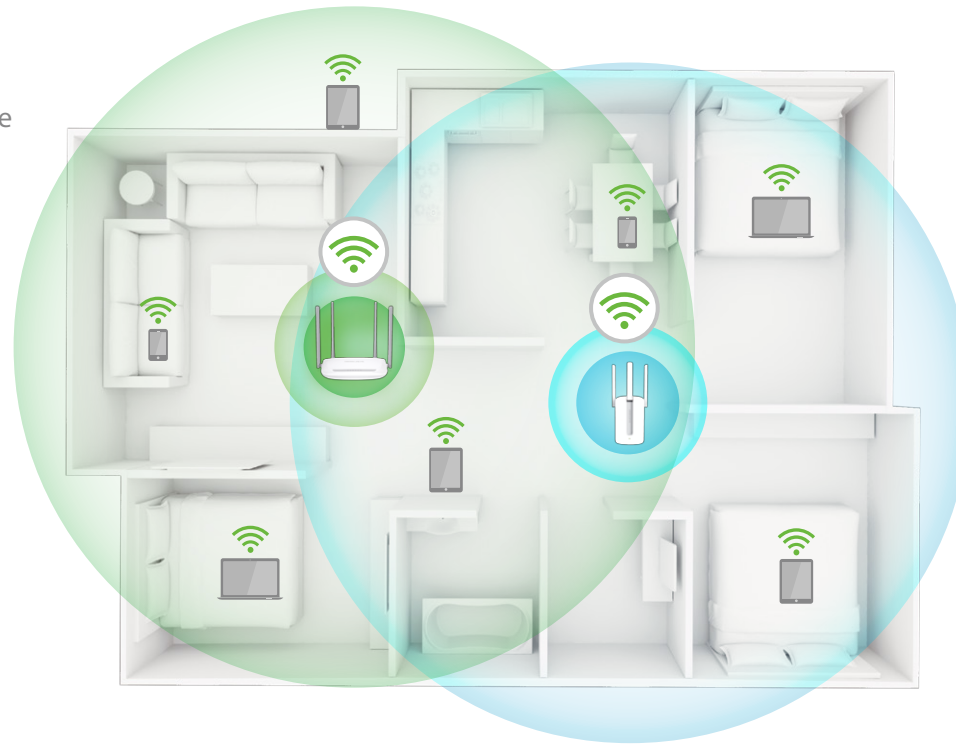

300Mbps Wi-Fi Range Extender

Model: MW300RE

// Highlights

- Adjustable Antennas – Three external antennas create a stable Wi-Fi connection
- Signal Indicator – Multicolor LED helps you to find the right location for your range extender for the best Wi-Fi extension
- Easy Two-Touch Setup – Press the WPS button on your router and the WPS button on your extender to expand your Wi-Fi coverage in seconds

// Expand Your Wi-Fi Wherever You Need

The MW300RE wall-mounted range extender easily expands your Wi-Fi router's coverage, letting you finally eliminate Wi-Fi dead zones from your home.

- 📶 2.4GHz Wi-Fi
- Existing Wi-Fi Coverage
- Extended Wi-Fi Coverage

// Connections

The MW300RE boosts your existing Wi-Fi range and delivers fast wireless speed in hard-to-reach area, providing reliable connections for smartphones, tablets, laptops and other wireless-enabled devices.