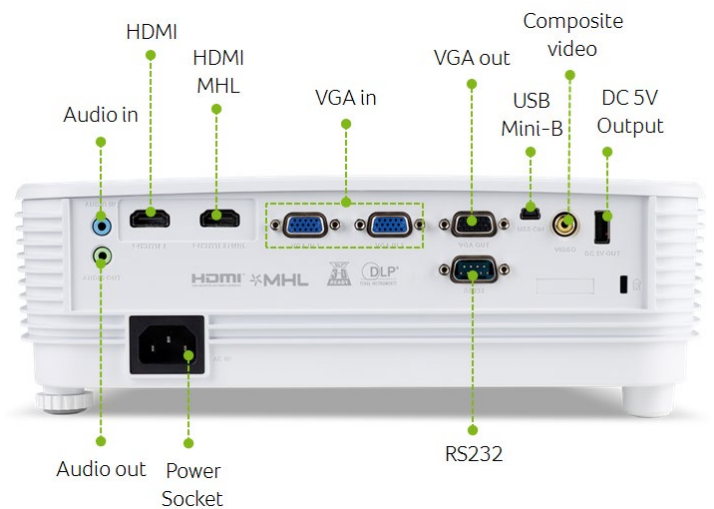

Feature Highlights

Expressive display

- XGA (1,024 x 768)
- 4,000 ANSI lumens
- Dynamic Black 20,000:1
- Acer BlueLight Shield
- Acer LumiSense
- Acer ColorBoost3D
- Acer ColorSafe II
- HDMI 3D

Enhanced usability

- 10W built-in speaker
- Wireless Projection¹
- AC power on

Installation flexibility

- Auto Keystone correction
- Auto ceiling-mounted correction
- Top-loading lamp

Eco-friendly functionality

- Acer EcoProjection
- Lamp life up to 15,000 hours in ExtremeEco mode

1 - Optional Acer WirelessCAST or Acer WirelessHD-Kit is required.

P1255

- Part Number: MR.JSJ11.001
- EAN Code: 4710180760507

Optional Accessory

P/N: MC.JKY11.007
EAN: 4713147653638

P/N: MC.JKY11.009
EAN: 4713147715251

P/N: MC.JQC11.008
EAN: 4713883764520

P/N: MC.JLC11.002
EAN: 4713147892877

P/N: MC.JLC11.003
EAN: 4713147892884

P/N: MC.JFZ11.00B
EAN: 4713147532261

BlueLightShield™

Acer BlueLight Shield

Acer BlueLight shield allows users to lower levels of blue light to lessen the negative effects of blue light exposure. There are three levels of filter in projector suitable for different scenario. Each level also contains dynamic mechanism that will optimize the blue light level based on content. BlueLight shield can reduces up to 30% blue light and protect your eyes.

LUMISENSE

Acer LumiSense

LumiSense incorporates a clever content-aware process. It analyzes projected content frame by frame and dynamically adjusts image visibility to optimum levels. Thanks to LumiSense intelligent judgment and dynamic adjustment, all dark scenes are clearly displayed with no loss of detail.

About Acer

Founded in 1976, today Acer is one of the world's top ICT companies and has a presence in over 160 countries. As Acer looks into the future, it is focused on enabling a world where hardware, software and services will infuse with one another to open up new possibilities for consumers and businesses alike. From service-oriented technologies to the Internet of Things to gaming and virtual reality, Acer's 7,000+ employees are dedicated to the research, design, marketing, sale, and support of products and solutions that break barriers between people and technology. More information is at www.acer.com.