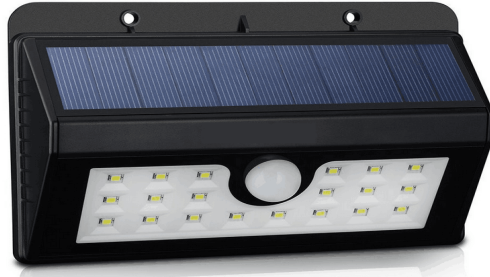

## Solar Wall Light Model: PEL01354

### Modes of operation addendum

**Off:** the lamp is permanently switched off.

At low ambient light levels:

**Mode 1:** operates on detection of movement, the lamp illuminates for 30 seconds at high brightness.