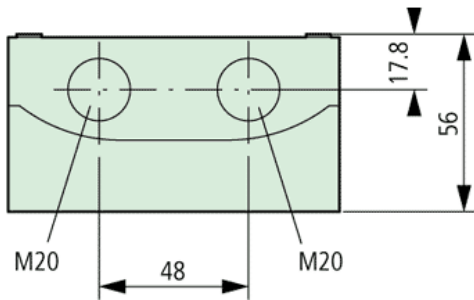

Type: **M22-I2**
 Article No.: **216537**

With high-grade steel screws

Enclosure base: anthracite (RAL 9005)

Ordering information

Number of locations		Qty.	2
Cable entry knockouts Base		Quantity × M...	2 × 20
Cable entry knockouts Sides		Quantity × M...	1 × 20 2 × 25/20
Colour			RAL 7035

Colour

Dimensions

			Cable gland: 2 × M16, 3 × M20, 2 × M25
--	--	--	---

Dimensions

Moeller GmbH, Hein-Moeller-Str. 7-11, D-53115 Bonn
 E-Mail: catalog@moeller.net, Internet: www.moeller.net, <http://catalog.moeller.net>
 Copyright 2006 by Moeller GmbH. Subject to modifications. HPL-C2006GB-INT V2.3