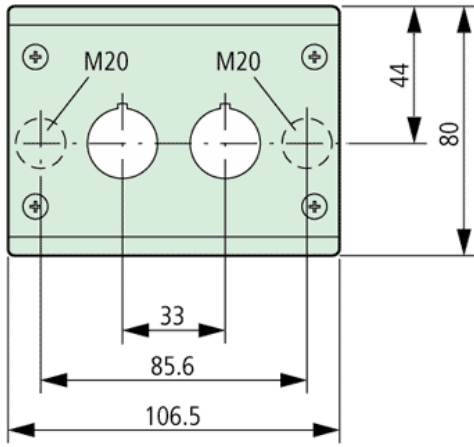

Type: **M22-I2**
 Article No.: **216537**

With high-grade steel screws

Enclosure base: anthracite (RAL 9005)

Ordering information

Number of locations		Qty.	2
Cable entry knockouts Base		Quantity × M...	2 × 20
Cable entry knockouts Sides		Quantity × M...	1 × 20 2 × 25/20
Colour			RAL 7035

Colour

Dimensions

			Cable gland: 2 × M16, 3 × M20, 2 × M25
--	--	--	---

Dimensions

Moeller GmbH, Hein-Moeller-Str. 7-11, D-53115 Bonn
 E-Mail: catalog@moeller.net, Internet: www.moeller.net, <http://catalog.moeller.net>
 Copyright 2006 by Moeller GmbH. Subject to modifications. HPL-C2006GB-INT V2.3