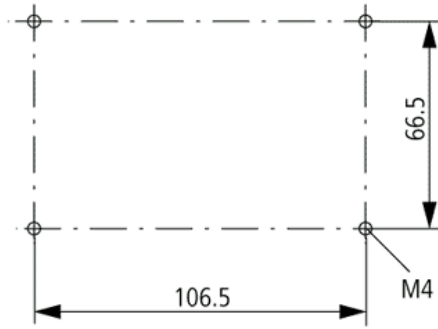

Type: **M22-I2**
 Article No.: **216537**

With high-grade steel screws

Enclosure base: anthracite (RAL 9005)

Ordering information

Number of locations		Qty.	2
Cable entry knockouts Base		Quantity × M...	2 × 20
Cable entry knockouts Sides		Quantity × M...	1 × 20 2 × 25/20
Colour			RAL 7035

Colour

Dimensions

			Cable gland: 2 × M16, 3 × M20, 2 × M25
--	--	--	---

Dimensions

Moeller GmbH, Hein-Moeller-Str. 7-11, D-53115 Bonn
 E-Mail: catalog@moeller.net, Internet: www.moeller.net, <http://catalog.moeller.net>
 Copyright 2006 by Moeller GmbH. Subject to modifications. HPL-C2006GB-INT V2.3