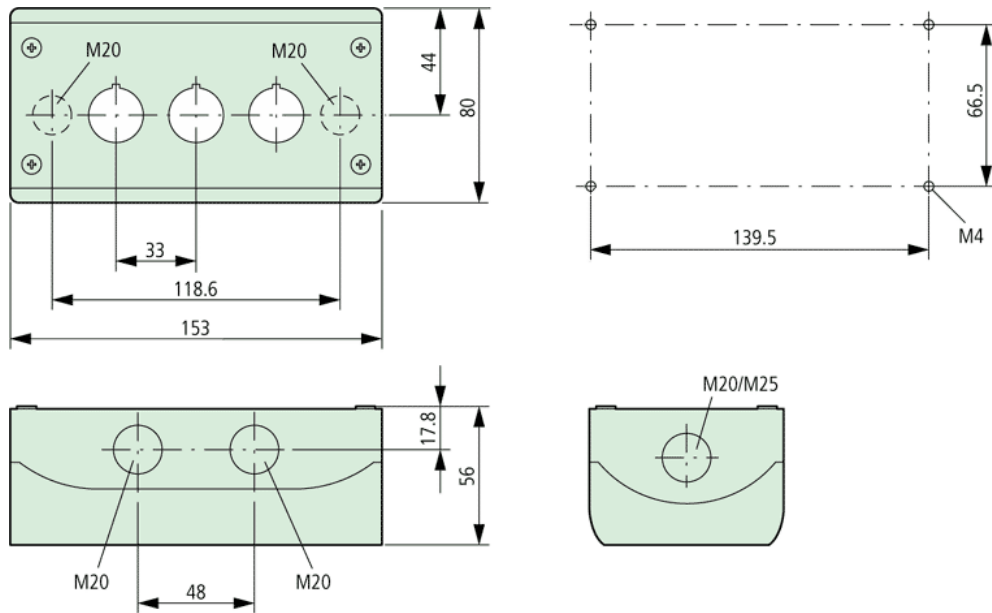

Type: **M22-I3**
 Article No.: **216538**

With high-grade steel screws

Enclosure base: anthracite (RAL 9005)

Ordering information

Number of locations		Qty.	3
Cable entry knockouts Base		Quantity × M...	2 × 20
Cable entry knockouts Sides		Quantity × M...	2 × 20 2 × 25/20
Colour			RAL 7035

Colour

Dimensions

			Cable gland: 2 × M16, 4 × M20, 2 × M25
--	--	--	---

Dimensions

Moeller GmbH, Hein-Moeller-Str. 7-11, D-53115 Bonn
 E-Mail: catalog@moeller.net, Internet: www.moeller.net, <http://catalog.moeller.net>
 Copyright 2006 by Moeller GmbH. Subject to modifications. HPL-C2006GB-INT V2.3