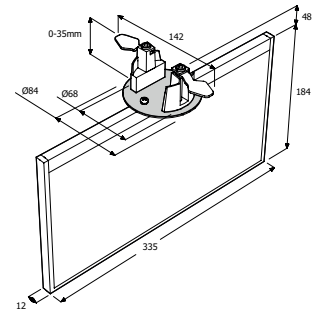

Flag mounted

Part No.	Legends
ISO 7010 legend format	
XEN602EG32	
XEN603EG32	
XEN606EG32	
XEN605EG32