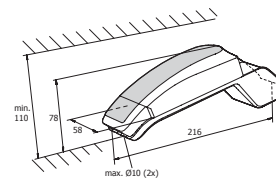

Flag mounted

Part No.	Legends
ISO 7010 legend format	
XEN602EG32	
XEN603EG32	
XEN606EG32	
XEN605EG32