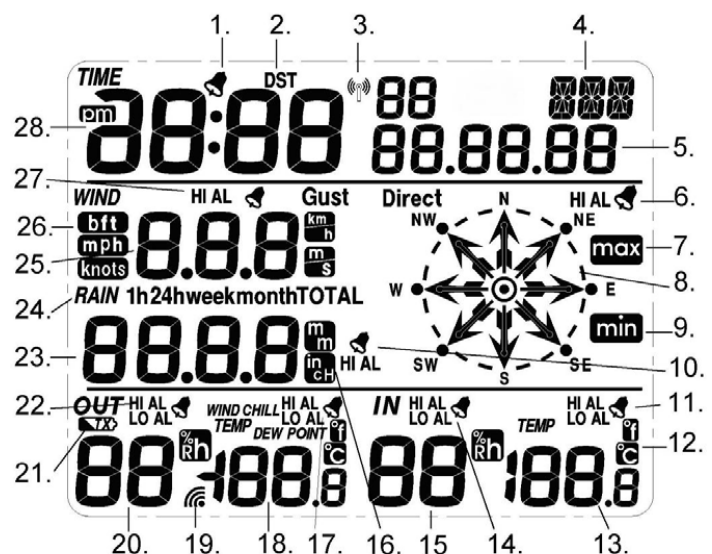

Solar Powered Wireless Weather Station

pro-SIGNAL

RoHS
Compliant

LCD Display

Production Description.

- Display of indoor and outdoor temperature, wind speed, wind direction, humidity, rainfall amounts, time and date
- Alarm function for certain weather conditions as well as records of all minimum and maximum values along with time and date of their recordings
- Radio control time and date (DCF/WWVB/MSF version optional but only one)
- Save the data when batteries is changed
- Operates on 5x LR6/AA alkaline batteries (not included)

1. Time alarm on icon	15. Indoor humidity
2. DST icon (only available on WWVB version)	16. Rainfall unit
3. RCC tower icon for time reception	17. Outdoor temperature high alarm and low alarm
4. Date of the week/time zone	18. Outdoor temperature
5. Date	19. Outdoor reception signal
6. Wind direction alarm	20. Outdoor Humidity
7. General Max record	21. Outdoor transmitter low battery indicator
8. Wind direction	22. Outdoor humidity high alarm and low alarm
9. General Min. record	23. Rainfall
10. Rainfall high alarm	24. Rainfall 1h, 24h, week, month or total display
11. Indoor temperature high alarm and low alarm	25. Wind speed
12. Temperature unit	26. Wind speed unit
13. Indoor temperature	27. Wind speed high alarm
14. Indoor humidity high alarm and low alarm	28. Time

Indoor data

Measuring interval temperature/humidity	: 30 seconds
Indoor temperature range--- if outside range)	: 0°C to 50°C (14°F to +140°F)
Resolution	: 0.1°C
Measuring range rel. humidity	: 10% to 99%
Resolution	: 1%
Alarm duration	: 120 sec