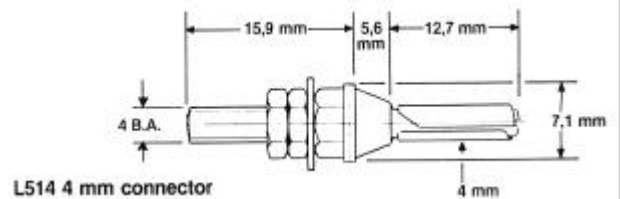

**SINGLE POLE 3MM CONNECTORS**

**L1317**  
Fixed connector,  
square face

L1317

L1317

Order reference: L1317/Colour

Panel cut-out

**L513**  
Single pole, uninsulated  
3 mm connector,  
O-Z contact

L513

L513 3 mm connector

**L378A/3**  
Free connector,  
O-Z contact, clamp or  
solder connection

L378A/3

L378A/3

**SINGLE POLE 4MM CONNECTORS**

**L514**  
Single pole, uninsulated  
4 mm connector,  
O-Z contact

L514

L514 4 mm connector

BLP reserve the right to change without prior notice the information contained within this leaflet