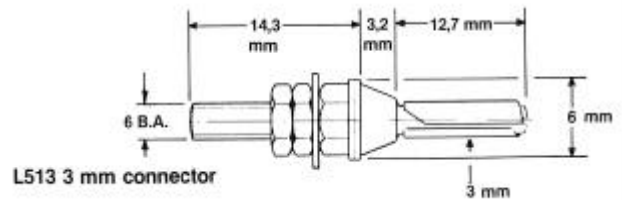

**SINGLE POLE 3MM CONNECTORS**

**L1317**  
Fixed connector,  
square face

L1317

L1317

Order reference: L1317/Colour

Panel cut-out

**L513**  
Single pole, uninsulated  
3 mm connector,  
O-Z contact

L513

L513 3 mm connector

**L378A/3**  
Free connector,  
O-Z contact, clamp or  
solder connection

L378A/3

L378A/3

**SINGLE POLE 4MM CONNECTORS**

**L514**  
Single pole, uninsulated  
4 mm connector,  
O-Z contact

L514

L514 4 mm connector

BLP reserve the right to change without prior notice the information contained within this leaflet