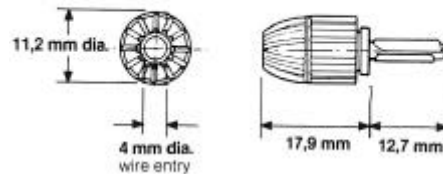

**SINGLE POLE 3MM CONNECTORS**

**L1317**  
Fixed connector,  
square face

L1317

L1317

Order reference: L1317/Colour

Panel cut-out

**L513**  
Single pole, uninsulated  
3 mm connector,  
O-Z contact

L513

L513 3 mm connector

**L378A/3**  
Free connector,  
O-Z contact, clamp or  
solder connection

L378A/3

L378A/3

**SINGLE POLE 4MM CONNECTORS**

**L514**  
Single pole, uninsulated  
4 mm connector,  
O-Z contact

L514

L514 4 mm connector

BLP reserve the right to change without prior notice the information contained within this leaflet