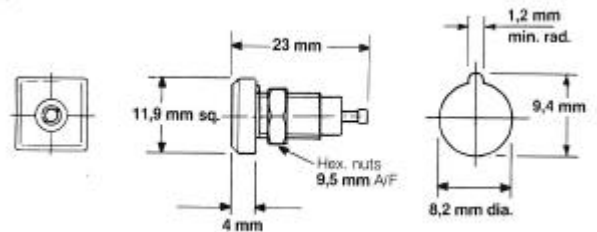

**SINGLE POLE 3MM CONNECTORS**

**L1317**  
Fixed connector,  
square face

L1317

L1317

Order reference: L1317/Colour

Panel cut-out

**L513**  
Single pole, uninsulated  
3 mm connector,  
O-Z contact

L513

L513 3 mm connector

**L378A/3**  
Free connector,  
O-Z contact, clamp or  
solder connection

L378A/3

L378A/3

**SINGLE POLE 4MM CONNECTORS**

**L514**  
Single pole, uninsulated  
4 mm connector,  
O-Z contact

L514

L514 4 mm connector

BLP reserve the right to change without prior notice the information contained within this leaflet