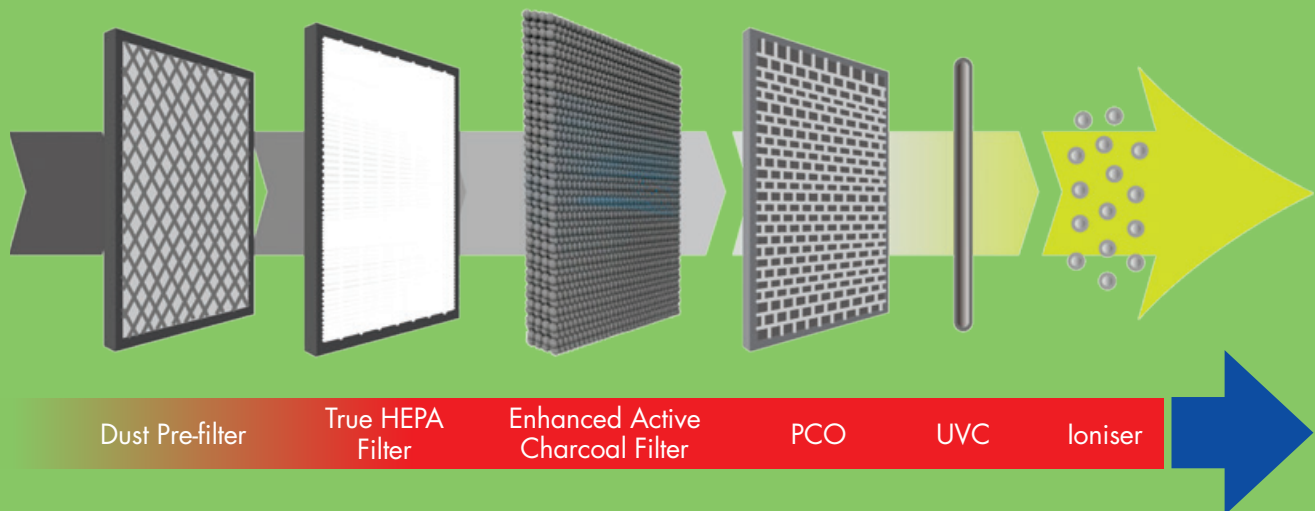

## VERIFIED AIR CLEANING POWER

Both air purifiers have been independently tested to prove that they offer outstanding air cleaning efficiency.

Clean Air Delivery Rate (CADR by AHAM) score			
	Smoke	Dust	Pollen
CA-HEPA 47x5	135	142	151
CA-HEPA 119x5	282	310	340

CADR is a respected, independent, internationally recognised test standard. The above laboratory scores show how effective the two air purifiers are at cleaning the air. Use these figures to compare the MeacoClean with other air purifiers as part of your decision making process. When researching ask for air flow rates to see how many times an hour the air will pass through the air purifier and if they are using charcoal then ask how much charcoal is in the filter, our 119x5 purifier uses 450 grams of enhanced coconut charcoal (the heavier the better and not all charcoal is as effective as coconut).

## HOW THE MEACOCLEAN WORKS

The MeacoClean use an advanced multi-stage air cleaning system to purifier the air. First the pre-filter removes large airborne particles. Secondly the HEPA filter removes particles from the air as small as 0.3 microns (smaller than the eye can see), thirdly the enhanced charcoal filter removes smells and odours. Fourth the combined ultra violet and Photocatalytic Oxidation enhanced Titanium Dioxide combine to destroy viruses, germs and bacteria. Finally the ioniser helps to neutralise dust particles.