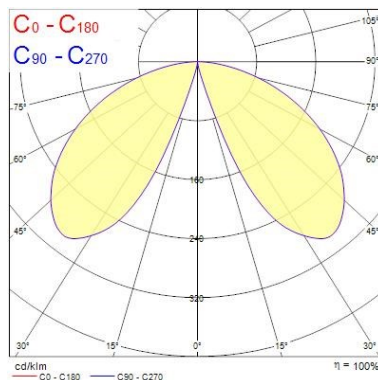

Start Bollard M IP65

START Bollard M IP65 1100lm 830 BLK

0047940

Lumen maintenance - L80 B10	28000
Lumen maintenance - L90 B50	25000
Lumen maintenance - L90 B20	20000
Lumen maintenance - L90 B10	15000
Average life (Nominal) (h)	50000

Physical data

Housing colour	RAL 9005 - Jet black
IP rating	IP65
IK rating	IK10
Diffuser finish	Opal
Diffuser material	PC Polycarbonate
Nominal Product Length (mm)	168
Nominal Product Width (mm)	168
Nominal Product Height (mm)	500
Nominal Product Diameter (mm)	168
Weight (kg)	4.5

Packaging

Single packaging type	Carton
Product EAN number	5410288479408
Packaging single length / height (cm)	52.1
Packaging single width (cm)	18.3
Packaging single depth (cm)	17.7
DUN14 (outer)	05410288479408
Units per outer package	1
Packaging outer length / height (cm)	52.1
Packaging outer width (cm)	18.3
Packaging outer depth (cm)	17.7

PHOTOMETRY

0.5	2.31	E(0°) E(C0)	0 41
1.0	4.62	E(0°) E(C0)	0 10
1.5	6.93	E(0°) E(C0)	0 6
2.0	9.24	E(0°) E(C0)	0 3
2.5	11.55	E(0°) E(C0)	0 2
3.0	13.87	E(0°) E(C0)	0 1

Distance [m]   Cone diameter [m]   Illuminance [lx]

— C0 - C180 (Half beam angle: 133.2°)

TECHNICAL DRAWINGS