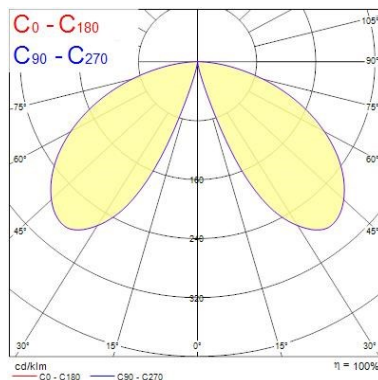

Start Bollard M IP65

START Bollard M IP65 1100lm 840 BLK

0047942

Lumen maintenance - L80 B10	28000
Lumen maintenance - L90 B50	25000
Lumen maintenance - L90 B20	20000
Lumen maintenance - L90 B10	15000
Average life (Nominal) (h)	50000

Physical data

Housing colour	RAL 9005 - Jet black
IP rating	IP65
IK rating	IK10
Diffuser finish	Opal
Diffuser material	PC Polycarbonate
Nominal Product Length (mm)	168
Nominal Product Width (mm)	168
Nominal Product Height (mm)	500
Nominal Product Diameter (mm)	168
Weight (kg)	4.5

Packaging

Single packaging type	Carton
Product EAN number	5410288479422
Packaging single length / height (cm)	52.1
Packaging single width (cm)	18.3
Packaging single depth (cm)	17.7
DUN14 (outer)	05410288479422
Units per outer package	1
Packaging outer length / height (cm)	52.1
Packaging outer width (cm)	18.3
Packaging outer depth (cm)	17.7

PHOTOMETRY

0.5	2.53	E(0°) E(C0)	0 31
1.0	5.05	E(0°) E(C0)	0 8
1.5	7.58	E(0°) E(C0)	0 3
2.0	10.10	E(0°) E(C0)	0 2
2.5	12.63	E(0°) E(C0)	0 1
3.0	15.15	E(0°) E(C0)	0 1

Distance [m]   Cone diameter [m]   Illuminance [lx]

— C0 - C180 (Half beam angle: 136.8°)

TECHNICAL DRAWINGS