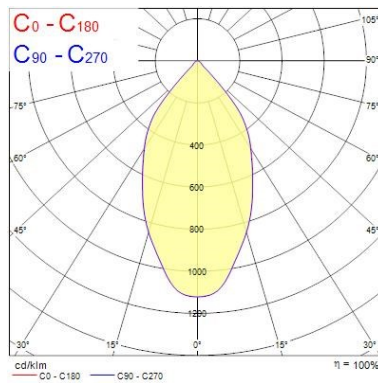

Start eco Spikelight IP67

START eco Spikelight IP67 360lm 840 WB BLK
0053758

Physical data

Housing colour	RAL 9005 - Jet black
IP rating	IP67
IK rating	IK08
Diffuser finish	Transparent
Diffuser material	Glass
Nominal Product Length (mm)	110
Nominal Product Width (mm)	70
Nominal Product Height (mm)	255
Nominal Product Diameter (mm)	70
Weight (kg)	0.5

Packaging

Single packaging type	Carton
Product EAN number	5410288537580
Packaging single length / height (cm)	29.5
Packaging single width (cm)	8.0
Packaging single depth (cm)	8.0
DUN14 (outer)	15410288537587
Units per outer package	12
Packaging outer length / height (cm)	34.0
Packaging outer width (cm)	26.0
Packaging outer depth (cm)	31.0

PHOTOMETRY

TECHNICAL DRAWINGS