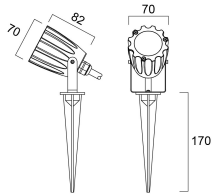

Start eco Spikelight IP67

START eco Spikelight IP67 360lm 840 WB BLK
0053758

SYLVANIA 0053758

This luminaire contains built-in LED lamps

A⁺⁺
A⁺
A
B
C
D
E

} LED

The lamps cannot be changed in the luminaire.

874/2012