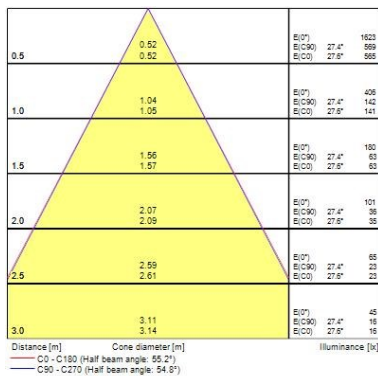

Start eco Spikelight IP67

START eco Spikelight IP67 360lm 840 WB BLK
0053758

Physical data

Housing colour	RAL 9005 - Jet black
IP rating	IP67
IK rating	IK08
Diffuser finish	Transparent
Diffuser material	Glass
Nominal Product Length (mm)	110
Nominal Product Width (mm)	70
Nominal Product Height (mm)	255
Nominal Product Diameter (mm)	70
Weight (kg)	0.5

Packaging

Single packaging type	Carton
Product EAN number	5410288537580
Packaging single length / height (cm)	29.5
Packaging single width (cm)	8.0
Packaging single depth (cm)	8.0
DUN14 (outer)	15410288537587
Units per outer package	12
Packaging outer length / height (cm)	34.0
Packaging outer width (cm)	26.0
Packaging outer depth (cm)	31.0

PHOTOMETRY

TECHNICAL DRAWINGS