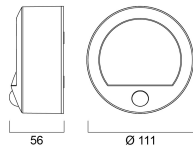

Fixture luminous flux (lm)	40
Luminaire efficacy (lm/W)	26

WALL SENSE WALL CIRCLE SENSE 0053642

Colour temperature (K)	4000
CRI (Ra)	80
Photobiological Risk Group	RG0

Electrical data

Total power consumption (W)	1.5
Mains voltage (V)	4.5V
Electrical protection	Class III
Drive current (mA)	225

Lifetime data

Lumen maintenance - L70 B50	15000
-----------------------------	-------

Physical data

IP rating	IP44
IK rating	IK02
Nominal Product Length (mm)	110
Nominal Product Width (mm)	110
Nominal Product Height (mm)	56
Weight (kg)	0.215

Packaging

Single packaging type	Carton
Product EAN number	5410288536422
Packaging single length / height (cm)	21.5
Packaging single width (cm)	20.0
Packaging single depth (cm)	6.5
DUN14 (outer)	15410288536429
Units per outer package	6
Packaging outer length / height (cm)	24.0
Packaging outer width (cm)	23.0
Packaging outer depth (cm)	40.0

Safety data

Safety message	Not Suitable for totally enclosed fixtures
----------------	--------------------------------------------

TECHNICAL DRAWINGS

WALL SENSE WALL CIRCLE SENSE 0053642

SYLVANIA 0053642