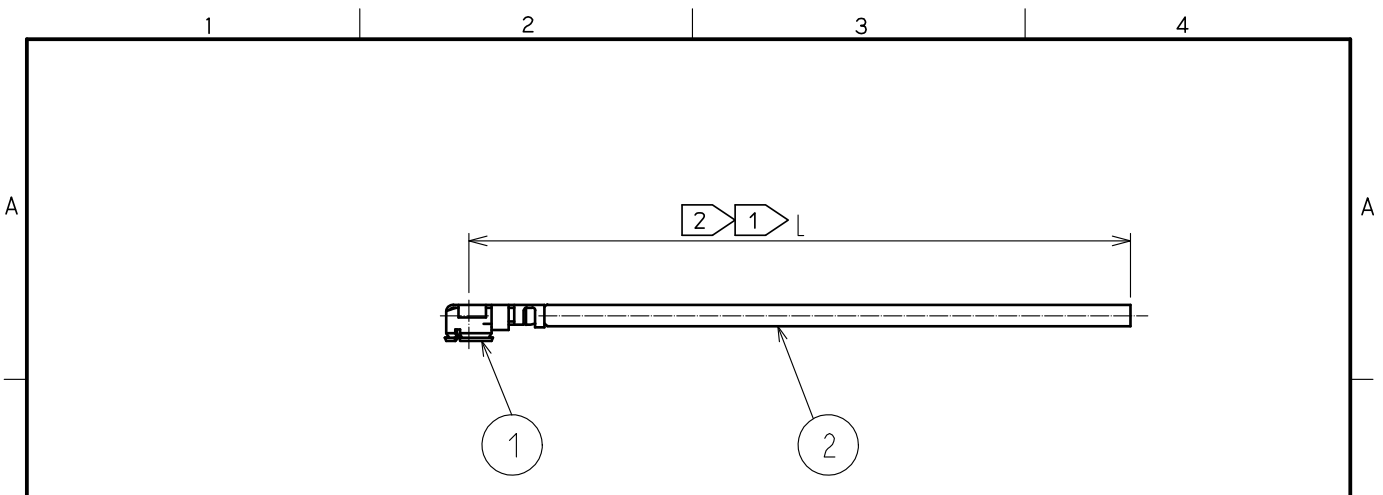

Part No.	Cable color
~068*1T~	GRAY
~068*2T~	BLACK

NOTE 1 We indicate the length of the harness on the last of product name. 'L' part.

2 Tolerance for [L]

Length L [mm]	Tolerance [mm]
$35 \leq L \leq 200$	± 4
$200 < L \leq 500$	± 8
$500 < L \leq 1000$	± 12
$1000 < L$	$\pm 1.5\%$

3. Specifications are subject to change without notice.

【 DIMENSIONS OF CONNECTOR 】

1	U. FL-LP-068HF	CL331-0566-4	2	1.13 Dia. coaxial cable
NO.	PART NO.	CODE NO.	NO.	PART NO.

HALOGEN FREE

UNITS mm	SCALE FREE	COUNT	DESCRIPTION OF REVISIONS	DESIGNED	CHECKED	DATE
HIROSE ELECTRIC CO., LTD.	APPROVED	•TS. NOBE	18. 06. 19	DRAWING NO.		
	CHECKED	•MT. KANEKO	18. 06. 19	PART NO. U. FL-LPHF6-068**T-A-L		
	DESIGNED	•MS. MATSUMOTO	18. 06. 19	CODE NO.		
	DRAWN	•MS. MATSUMOTO	18. 06. 19	1/1		