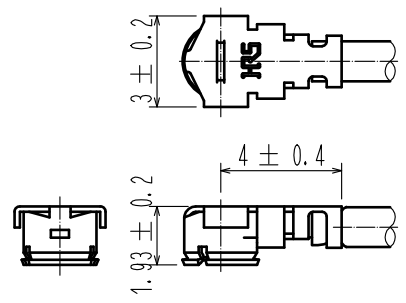

Part No.	Cable color
~068*1T~	GRAY
~068*2T~	BLACK

NOTE 1 We indicate the length of the harness on the last of product name. 'L' part.

2 Tolerance for [L]

Length L [mm]	Tolerance [mm]
$35 \leq L \leq 200$	± 4
$200 < L \leq 500$	± 8
$500 < L \leq 1000$	± 12
$1000 < L$	$\pm 1.5\%$

3. Specifications are subject to change without notice.

【 DIMENSIONS OF CONNECTOR 】

1	U. FL-LP-068HF	CL331-0566-4	2	1.13 Dia. coaxial cable
NO.	PART NO.	CODE NO.	NO.	PART NO.

HALOGEN FREE

UNITS mm	SCALE FREE	COUNT	DESCRIPTION OF REVISIONS	DESIGNED	CHECKED	DATE
HIROSE ELECTRIC CO., LTD.	APPROVED	•TS. NOBE	18. 06. 19	DRAWING NO.		
	CHECKED	•MT. KANEKO	18. 06. 19	PART NO. U. FL-LPHF6-068**T-A-L		
	DESIGNED	•MS. MATSUMOTO	18. 06. 19	CODE NO.		
	DRAWN	•MS. MATSUMOTO	18. 06. 19	1/1		