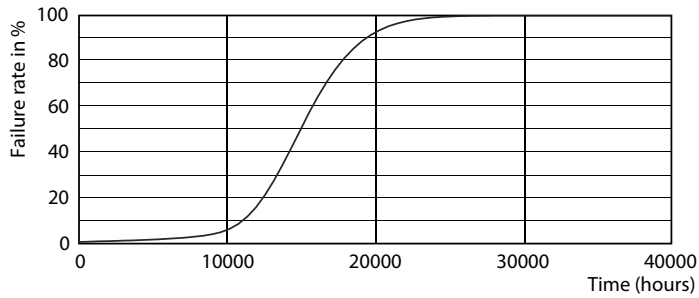

Classic filament LED candles and lustres

Lifetime

LEDbulb 60W E14 827 FR B38