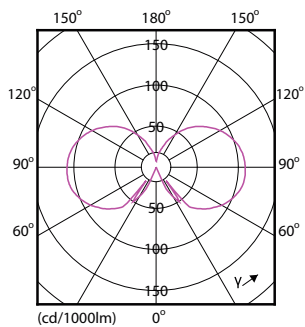

CLA LEDcandle 25W B15 827 CL B35