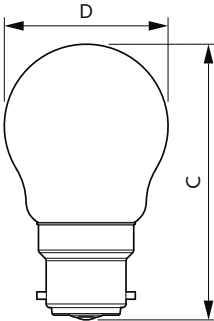

## Dimensional drawing

Bulb P45 230V 2-25W 250lm 2700K B22 ND

Product	D	C
Classic LEDLuster ND 2-25W P45 B22 827 CL	45 mm	78 mm