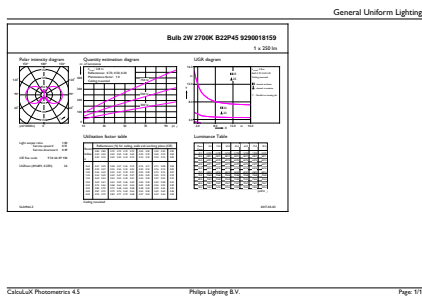

Photometric data

CLA LEDlustre 25W B22 827 CL P45