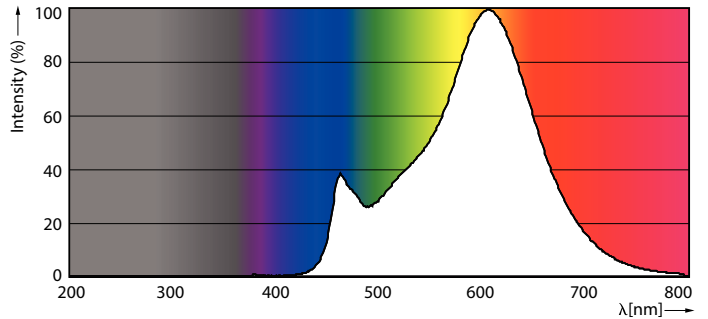

LEDbulb 40W B22 827 CL A60 ND