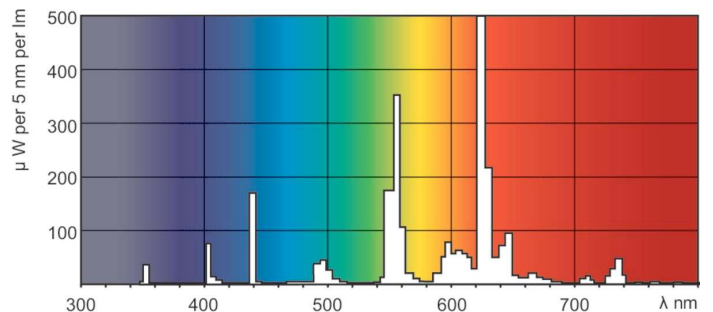

## Dimensional drawing

Product	D (max)	A (max)	B (max)	B (min)	C (max)
MASTER TL-D Super 80 18W/827 1SL/25	28 mm	589.8 mm	596.9 mm	594.5 mm	604 mm

TL-D 18W/827

## Photometric data

LDPB\_TL-D8\_827-Spectral power distribution B/W

LDPO\_TL-D8\_827-Spectral power distribution Colour