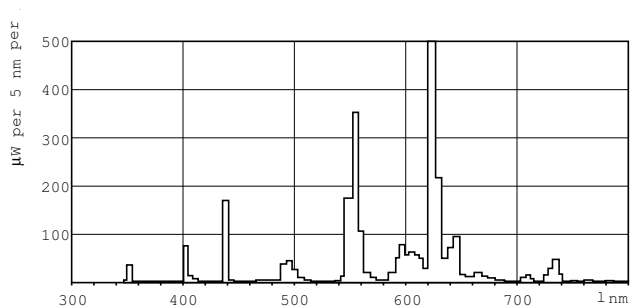

MASTER TL-D Super 80

Energy Consumption kWh/1000 h	22 kWh
Product Data	
Full product code	871150063162640
Order product name	MASTER TL-D Super 80 18W/827 1SL/25
EAN/UPC - Product	8711500631626
Order code	927920082723

Numerator - Quantity Per Pack	1
Numerator - Packs per outer box	25
Material Nr. (12NC)	927920082723
Net Weight (Piece)	71.000 g
ILCOS Code	FD-18/27/1B-E-G13

Dimensional drawing

Product	D (max)	A (max)	B (max)	B (min)	C (max)
MASTER TL-D Super 80 18W/827 1SL/25	28 mm	589.8 mm	596.9 mm	594.5 mm	604 mm

TL-D 18W/827

Photometric data

LDPB_TL-D8_827-Spectral power distribution B/W