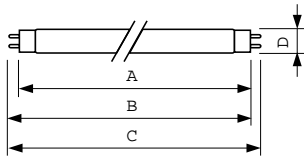

## Dimensional drawing

Product	D (max)	A (max)	B (max)	B (min)	C (max)
MASTER TL-D Super 80 18W/827 1SL/25	28 mm	589.8 mm	596.9 mm	594.5 mm	604 mm

TL-D 18W/827