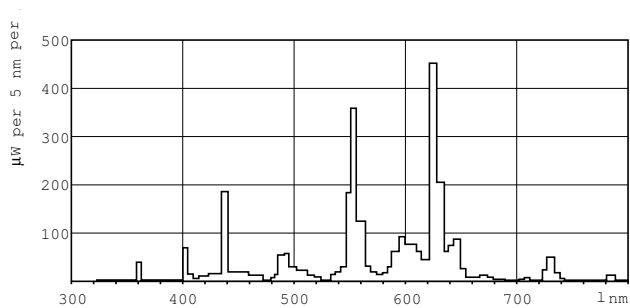

Numerator - Quantity Per Pack	1
Numerator - Packs per outer box	25
Material Nr. (12NC)	927920083023
Net Weight (Piece)	71.000 g
ILCOS Code	FD-18/30/1B-E-G13

Dimensional drawing

Product	D (max)	A (max)	B (max)	B (min)	C (max)
MASTER TL-D Super 80 18W/830 1SL/25	28 mm	589.8 mm	596.9 mm	594.5 mm	604 mm

TL-D 18W/830

Photometric data

LDPB_TL-D8_830_0001-Spectral power distribution B/W

LDPO_TL-D8_830_0001-Spectral power distribution Colour

MASTER TL-D Super 80

Lifetime

LDLE_TL-D8_0001-Life expectancy diagram