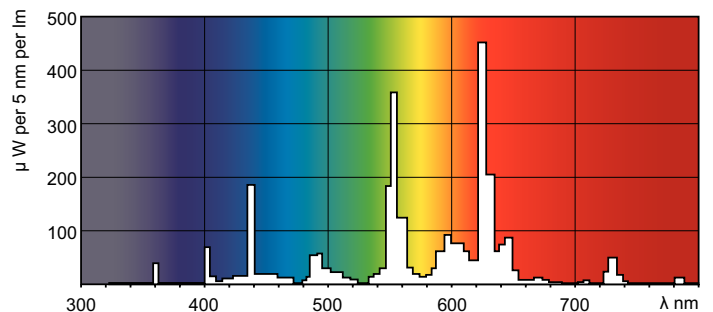

MASTER TL-D Super 80

MASTER TL-D Super 80 18W/830 1SL/25

The MASTER TL-D Super 80 lamp offers more lumens per watt and better color rendering than TL-D standard colors. Furthermore, it has a lower mercury content. The lamp can be operated in existing TL-D luminaires.

Product data

General Information	
Cap-Base	G13 [Medium Bi-Pin Fluorescent]
Life To 10% Failures (Nom)	12000 h
Life to 50% Failures (Nom)	15000 h
Life to 50% Failures Preheat (Nom)	20000 h
LSF 2000 h Rated	99 %
LSF 4000 h Rated	99 %
LSF 6000 h Rated	99 %
LSF 8000 h Rated	99 %
LSF 12000 h Rated	89 %
LSF 16000 h Rated	33 %
LSF 20000 h Rated	2 %
Light Technical	
Color Code	830 [CCT of 3000K]
Luminous Flux (Nom)	1350 lm
Luminous Flux (Rated) (Nom)	1350 lm
Color Designation	Warm White (WW)
Correlated Color Temperature (Nom)	3000 K
Luminous Efficacy (rated) (Nom)	75 lm/W
Color Rendering Index (Nom)	>80

TL-D 18W/830

Photometric data

LDPB_TL-D8_830_0001-Spectral power distribution B/W

LDPO_TL-D8_830_0001-Spectral power distribution Colour

MASTER TL-D Super 80

Lifetime

LDLE_TL-D8_0001-Life expectancy diagram