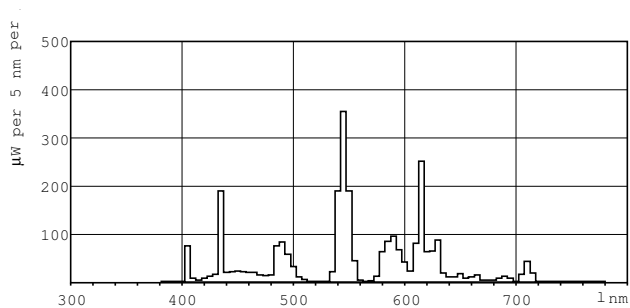

Product data

General Information	
Cap-Base	G13 [Medium Bi-Pin Fluorescent]
Life To 10% Failures (Nom)	12000 h
Life to 50% Failures (Nom)	15000 h
Life to 50% Failures Preheat (Nom)	20000 h
LSF 2000 h Rated	99 %
LSF 4000 h Rated	99 %
LSF 6000 h Rated	99 %
LSF 8000 h Rated	99 %
LSF 12000 h Rated	89 %
LSF 16000 h Rated	33 %
LSF 20000 h Rated	2 %
Light Technical	
Color Code	835 [CCT of 3500K]
Luminous Flux (Nom)	1350 lm
Luminous Flux (Rated) (Nom)	1350 lm
Color Designation	White (WH)
Correlated Color Temperature (Nom)	3500 K
Luminous Efficacy (rated) (Nom)	75 lm/W
Color Rendering Index (Nom)	85

Numerator - Quantity Per Pack	1
Numerator - Packs per outer box	25
Material Nr. (12NC)	927920083523
Net Weight (Piece)	71.000 g
ILCOS Code	FD-18/35/1B-E-G13

Dimensional drawing

Product	D (max)	A (max)	B (max)	B (min)	C (max)
MASTER TL-D Super 80 18W/835 1SL/25	28 mm	589.8 mm	596.9 mm	594.5 mm	604 mm

TL-D 18W/835

Photometric data

LDPB_TL-D8_835-Spectral power distribution B/W

LDPO_TL-D8_835-Spectral power distribution Colour

MASTER TL-D Super 80

Lifetime

LDLE_TL-D8_0001-Life expectancy diagram

LDLE_TL-D8_0002-Life expectancy diagram