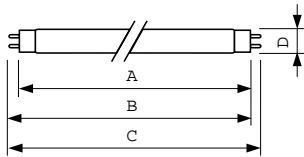

MASTER TL-D Super 80

Energy Consumption kWh/1000 h	22 kWh
Product Data	
Full product code	871150063168840
Order product name	MASTER TL-D Super 80 18W/835 1SL/25
EAN/UPC - Product	8711500631688
Order code	927920083523

Numerator - Quantity Per Pack	1
Numerator - Packs per outer box	25
Material Nr. (12NC)	927920083523
Net Weight (Piece)	71.000 g
ILCOS Code	FD-18/35/1B-E-G13

Dimensional drawing

Product	D (max)	A (max)	B (max)	B (min)	C (max)
MASTER TL-D Super 80 18W/835 1SL/25	28 mm	589.8 mm	596.9 mm	594.5 mm	604 mm

TL-D 18W/835