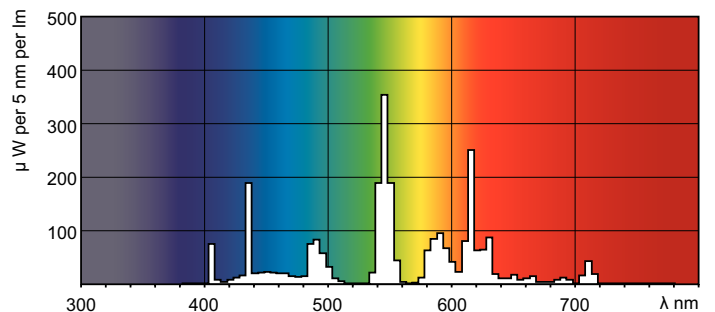

MASTER TL-D Super 80

MASTER TL-D Super 80 18W/835 1SL/25

The MASTER TL-D Super 80 lamp offers more lumens per watt and better color rendering than TL-D standard colors. Furthermore, it has a lower mercury content. The lamp can be operated in existing TL-D luminaires.

Product data

General Information	
Cap-Base	G13 [Medium Bi-Pin Fluorescent]
Life To 10% Failures (Nom)	12000 h
Life to 50% Failures (Nom)	15000 h
Life to 50% Failures Preheat (Nom)	20000 h
LSF 2000 h Rated	99 %
LSF 4000 h Rated	99 %
LSF 6000 h Rated	99 %
LSF 8000 h Rated	99 %
LSF 12000 h Rated	89 %
LSF 16000 h Rated	33 %
LSF 20000 h Rated	2 %
Light Technical	
Color Code	835 [CCT of 3500K]
Luminous Flux (Nom)	1350 lm
Luminous Flux (Rated) (Nom)	1350 lm
Color Designation	White (WH)
Correlated Color Temperature (Nom)	3500 K
Luminous Efficacy (rated) (Nom)	75 lm/W
Color Rendering Index (Nom)	85

TL-D 18W/835

Photometric data

LDPB_TL-D8_835-Spectral power distribution B/W

LDPO_TL-D8_835-Spectral power distribution Colour

MASTER TL-D Super 80

Lifetime

LDLE_TL-D8_0001-Life expectancy diagram

LDLE_TL-D8_0002-Life expectancy diagram