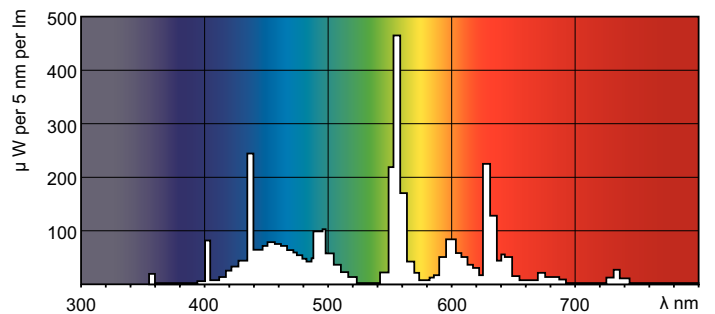

## Dimensional drawing

Product	D (max)	A (max)	B (max)	B (min)	C (max)
MASTER TL-D Super 80 18W/865 1SL/25	28 mm	589.8 mm	596.9 mm	594.5 mm	604 mm

TL-D 18W/865

## Photometric data

LDPB\_TL-D8\_865-Spectral power distribution B/W

LDPO\_TL-D8\_865-Spectral power distribution Colour