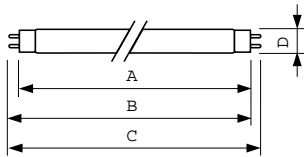

## Dimensional drawing

Product	D (max)	A (max)	B (max)	B (min)	C (max)
MASTER TL-D Super 80 18W/865 1SL/25	28 mm	589.8 mm	596.9 mm	594.5 mm	604 mm

TL-D 18W/865