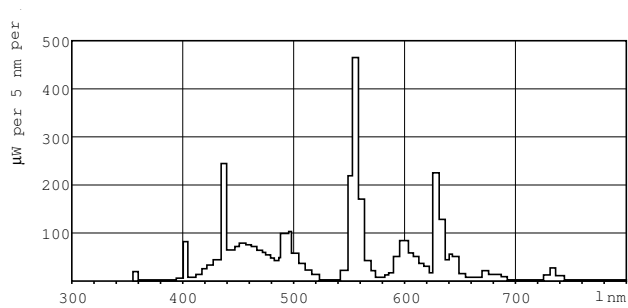

MASTER TL-D Super 80

Energy Consumption kWh/1000 h	22 kWh
Product Data	
Full product code	871150063177040
Order product name	MASTER TL-D Super 80 18W/865 1SL/25
EAN/UPC - Product	8711500631770
Order code	927920086544

Numerator - Quantity Per Pack	1
Numerator - Packs per outer box	25
Material Nr. (12NC)	927920086544
Net Weight (Piece)	71.000 g
ILCOS Code	FD-18/65/1B-E-G13

Dimensional drawing

Product	D (max)	A (max)	B (max)	B (min)	C (max)
MASTER TL-D Super 80 18W/865 1SL/25	28 mm	589.8 mm	596.9 mm	594.5 mm	604 mm

TL-D 18W/865

Photometric data

LDPB_TL-D8_865-Spectral power distribution B/W