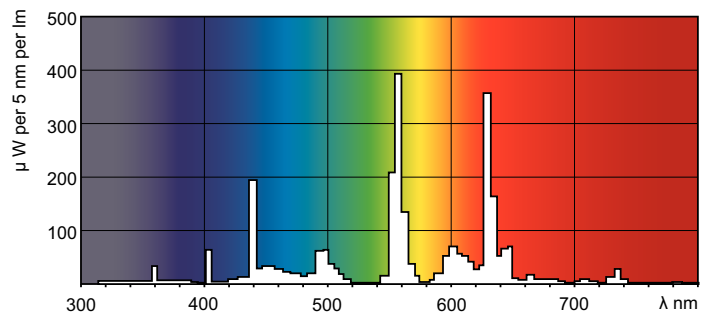

MASTER TL-D Super 80

MASTER TL-D Super 80 30W/840 1SL/25

The MASTER TL-D Super 80 lamp offers more lumens per watt and better color rendering than TL-D standard colors. Furthermore, it has a lower mercury content. The lamp can be operated in existing TL-D luminaires.

Product data

General Information	
Cap-Base	G13 [Medium Bi-Pin Fluorescent]
Life To 10% Failures (Nom)	12000 h
Life to 50% Failures (Nom)	15000 h
Life to 50% Failures Preheat (Nom)	20000 h
LSF 2000 h Rated	99 %
LSF 4000 h Rated	99 %
LSF 6000 h Rated	99 %
LSF 8000 h Rated	99 %
LSF 12000 h Rated	89 %
LSF 16000 h Rated	33 %
LSF 20000 h Rated	2 %
Light Technical	
Color Code	840 [CCT of 4000K]
Luminous Flux (Nom)	2400 lm
Luminous Flux (Rated) (Nom)	2400 lm
Color Designation	Cool White (CW)
Correlated Color Temperature (Nom)	4000 K
Luminous Efficacy (rated) (Nom)	80 lm/W
Color Rendering Index (Nom)	>80

Numerator - Quantity Per Pack	1
Numerator - Packs per outer box	25
Material Nr. (12NC)	927920584023
Net Weight (Piece)	103.600 g
ILCOS Code	FD-30/40/1B-E-G13

Dimensional drawing

Product	D (max)	A (max)	B (max)	B (min)	C (max)
MASTER TL-D Super 80 30W/840 1SL/25	28 mm	894.6 mm	901.7 mm	899.3 mm	908.8 mm

TL-D 30W/840

Photometric data

LDPB_TL-D8_840_0001-Spectral power distribution B/W

LDPO_TL-D8_840_0001-Spectral power distribution Colour

MASTER TL-D Super 80

Lifetime

LDLE_TL-D8_0001-Life expectancy diagram