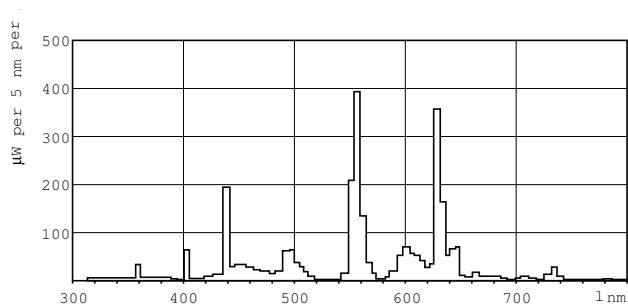

MASTER TL-D Super 80

MASTER TL-D Super 80 30W/840 1SL/25

The MASTER TL-D Super 80 lamp offers more lumens per watt and better color rendering than TL-D standard colors. Furthermore, it has a lower mercury content. The lamp can be operated in existing TL-D luminaires.

Numerator - Quantity Per Pack	1
Numerator - Packs per outer box	25
Material Nr. (12NC)	927920584023
Net Weight (Piece)	103.600 g
ILCOS Code	FD-30/40/1B-E-G13

Dimensional drawing

Product	D (max)	A (max)	B (max)	B (min)	C (max)
MASTER TL-D Super 80 30W/840 1SL/25	28 mm	894.6 mm	901.7 mm	899.3 mm	908.8 mm

TL-D 30W/840

Photometric data

LDPB_TL-D8_840_0001-Spectral power distribution B/W

LDPO_TL-D8_840_0001-Spectral power distribution Colour

MASTER TL-D Super 80

Lifetime

LDLE_TL-D8_0001-Life expectancy diagram