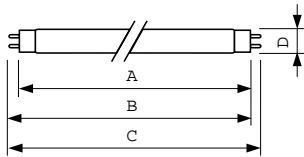

MASTER TL-D Super 80

Energy Consumption kWh/1000 h	42 kWh
Product Data	
Full product code	871150063192340
Order product name	MASTER TL-D Super 80 36W/827 1SL/25
EAN/UPC - Product	8711500631923
Order code	927921082723

Numerator - Quantity Per Pack	1
Numerator - Packs per outer box	25
Material Nr. (12NC)	927921082723
Net Weight (Piece)	135.000 g
ILCOS Code	FD-36/27/1B-E-G13

Dimensional drawing