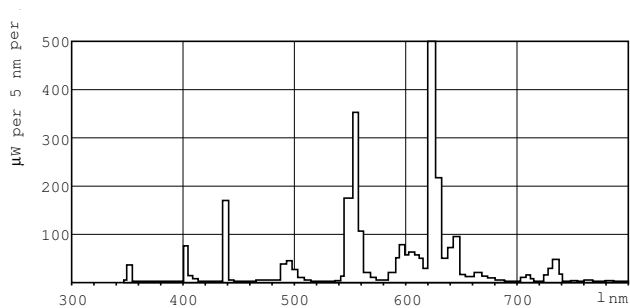

MASTER TL-D Super 80

MASTER TL-D Super 80 36W/827 1SL/25

The MASTER TL-D Super 80 lamp offers more lumens per watt and better color rendering than TL-D standard colors. Furthermore, it has a lower mercury content. The lamp can be operated in existing TL-D luminaires.

Numerator - Quantity Per Pack	1
Numerator - Packs per outer box	25
Material Nr. (12NC)	927921082723
Net Weight (Piece)	135.000 g
ILCOS Code	FD-36/27/1B-E-G13

Dimensional drawing

Product	D (max)	A (max)	B (max)	B (min)	C (max)
MASTER TL-D Super 80 36W/827 1SL/25	28 mm	1199.4 mm	1206.5 mm	1204.1 mm	1213.6 mm

TL-D 36W/827

Photometric data

LDPB_TL-D8_827-Spectral power distribution B/W

LDPO_TL-D8_827-Spectral power distribution Colour

MASTER TL-D Super 80

Lifetime

LDLE_TL-D8_0001-Life expectancy diagram

LDLE_TL-D8_0002-Life expectancy diagram