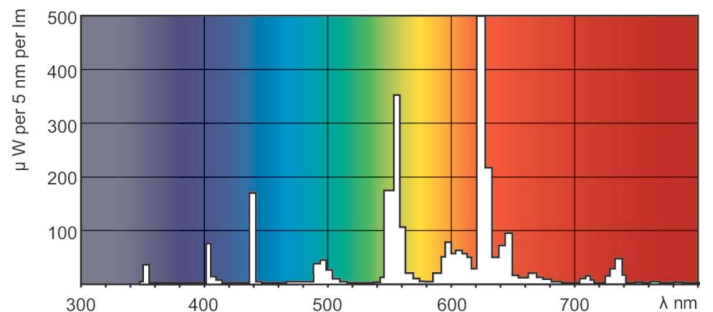

MASTER TL-D Super 80

MASTER TL-D Super 80 36W/827 1SL/25

The MASTER TL-D Super 80 lamp offers more lumens per watt and better color rendering than TL-D standard colors. Furthermore, it has a lower mercury content. The lamp can be operated in existing TL-D luminaires.

TL-D 36W/827

Photometric data

LDPB_TL-D8_827-Spectral power distribution B/W

LDPO_TL-D8_827-Spectral power distribution Colour

MASTER TL-D Super 80

Lifetime

LDLE_TL-D8_0001-Life expectancy diagram

LDLE_TL-D8_0002-Life expectancy diagram