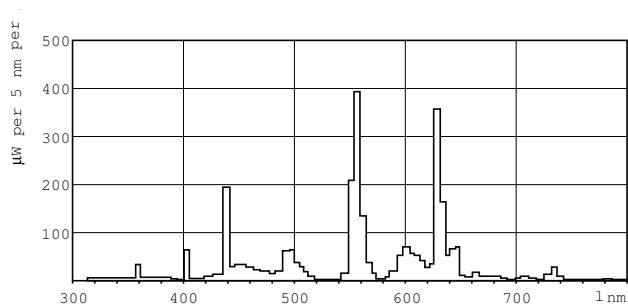

MASTER TL-D Super 80

MASTER TL-D Super 80 1m 36W/840 SLV/25

The MASTER TL-D Super 80 lamp offers more lumens per watt and better color rendering than TL-D standard colors. Furthermore, it has a lower mercury content. The lamp can be operated in existing TL-D luminaires.

Numerator - Quantity Per Pack	1
Numerator - Packs per outer box	25
Material Nr. (12NC)	927923084014
Net Weight (Piece)	120.000 g
ILCOS Code	FD-36/40/1B-E-G13

Dimensional drawing

Product	D (max)	A (max)	B (max)	B (min)	C (max)
MASTER TL-D Super 80 1m 36W/840 SLV/25	28 mm	970.0 mm	977.1 mm	974.7 mm	984.2 mm

TL-D 1m 36W/840

Photometric data

LDPB_TL-D8_840_0001-Spectral power distribution B/W

LDPO_TL-D8_840_0001-Spectral power distribution Colour

MASTER TL-D Super 80

Lifetime

LDLE_TL-D8_0001-Life expectancy diagram