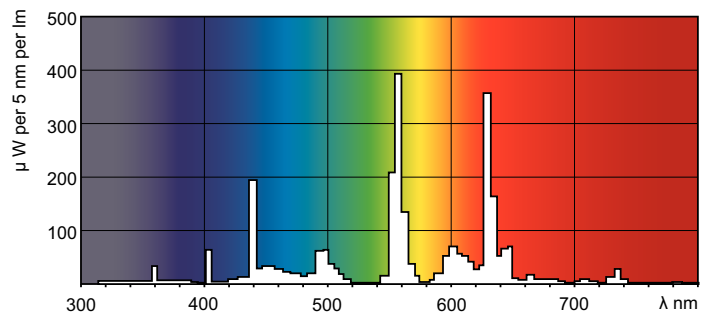

MASTER TL-D Super 80

MASTER TL-D Super 80 1m 36W/840 SLV/25

The MASTER TL-D Super 80 lamp offers more lumens per watt and better color rendering than TL-D standard colors. Furthermore, it has a lower mercury content. The lamp can be operated in existing TL-D luminaires.

Product data

General Information	
Cap-Base	G13 [Medium Bi-Pin Fluorescent]
Life To 10% Failures (Nom)	12000 h
Life to 50% Failures (Nom)	15000 h
Life to 50% Failures Preheat (Nom)	20000 h
LSF 2000 h Rated	99 %
LSF 4000 h Rated	99 %
LSF 6000 h Rated	99 %
LSF 8000 h Rated	99 %
LSF 12000 h Rated	89 %
LSF 16000 h Rated	33 %
LSF 20000 h Rated	2 %
Light Technical	
Color Code	840 [CCT of 4000K]
Luminous Flux (Nom)	3100 lm
Luminous Flux (Rated) (Nom)	3100 lm
Color Designation	Cool White (CW)
Correlated Color Temperature (Nom)	4000 K
Luminous Efficacy (rated) (Nom)	86 lm/W
Color Rendering Index (Nom)	>80

TL-D 1m 36W/840

Photometric data

LDPB_TL-D8_840_0001-Spectral power distribution B/W

LDPO_TL-D8_840_0001-Spectral power distribution Colour

MASTER TL-D Super 80

Lifetime

LDLE_TL-D8_0001-Life expectancy diagram