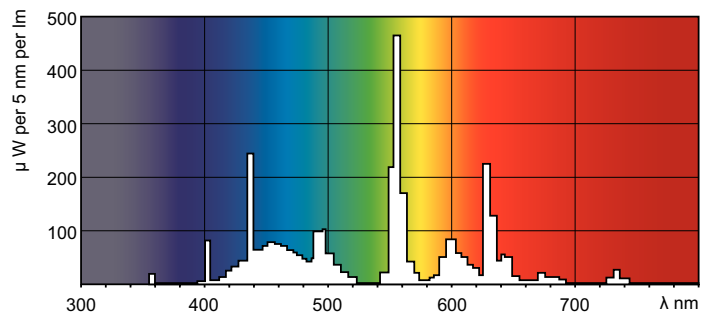

LDPO_TL-D8_865-Spectral power distribution Colour