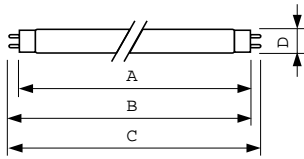

## Dimensional drawing

Product	D (max)	A (max)	B (max)	B (min)	C (max)
MASTER TL-D Super 80 58W/865 1SL/25	28 mm	1500.0 mm	1507.1 mm	1504.7 mm	1514.2 mm