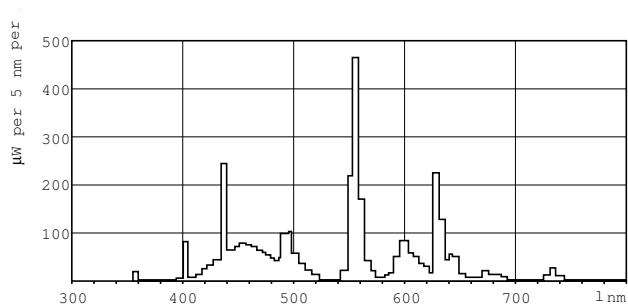

MASTER TL-D Super 80

Energy Consumption kWh/1000 h	68 kWh
Product Data	
Full product code	871150063225840
Order product name	MASTER TL-D Super 80 58W/865 1SL/25
EAN/UPC - Product	8711500632258
Order code	927922086544

Numerator - Quantity Per Pack	1
Numerator - Packs per outer box	25
Material Nr. (12NC)	927922086544
Net Weight (Piece)	167.000 g
ILCOS Code	FD-58/65/1B-E-G13

Dimensional drawing

Product	D (max)	A (max)	B (max)	B (min)	C (max)
MASTER TL-D Super 80 58W/865 1SL/25	28 mm	1500.0 mm	1507.1 mm	1504.7 mm	1514.2 mm

TL-D 58W/865

Photometric data

LDPB_TL-D8_865-Spectral power distribution B/W