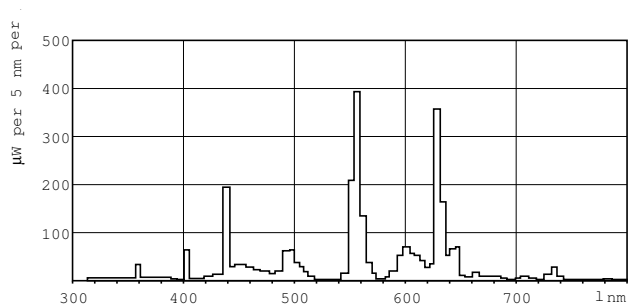

MASTER TL-D Super 80

MASTER TL-D Super 80 70W/840 SLV/25

The MASTER TL-D Super 80 lamp offers more lumens per watt and better color rendering than TL-D standard colors. Furthermore, it has a lower mercury content. The lamp can be operated in existing TL-D luminaires.

Numerator - Quantity Per Pack	1
Numerator - Packs per outer box	25
Material Nr. (12NC)	927923884014
Net Weight (Piece)	199.900 g
ILCOS Code	FD-70/40/1B-E-G13

Dimensional drawing

Product	D (max)	A (max)	B (max)	B (min)	C (max)
MASTER TL-D Super 80 70W/840 SLV/25	28 mm	1763.8 mm	1770.9 mm	1768.5 mm	1778 mm

TL-D 70W/840

Photometric data

LDPB_TL-D8_840_0001-Spectral power distribution B/W

LDPO_TL-D8_840_0001-Spectral power distribution Colour

MASTER TL-D Super 80

Lifetime

LDLE_TL-D8_0001-Life expectancy diagram