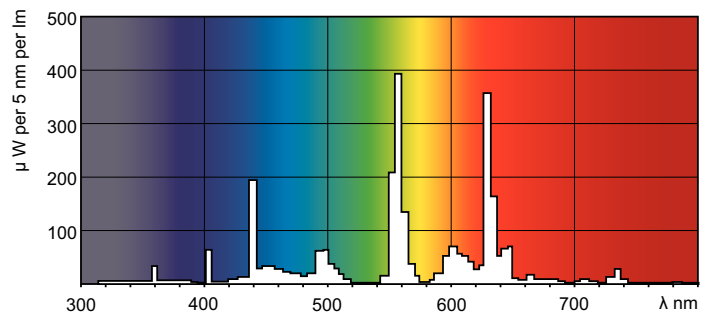

MASTER TL-D Super 80

MASTER TL-D Super 80 70W/840 SLV/25

The MASTER TL-D Super 80 lamp offers more lumens per watt and better color rendering than TL-D standard colors. Furthermore, it has a lower mercury content. The lamp can be operated in existing TL-D luminaires.

Product data

General Information	
Cap-Base	G13 [Medium Bi-Pin Fluorescent]
Life To 10% Failures (Nom)	12000 h
Life to 50% Failures (Nom)	15000 h
Life to 50% Failures Preheat (Nom)	20000 h
LSF 2000 h Rated	99 %
LSF 4000 h Rated	97 %
LSF 6000 h Rated	96 %
LSF 8000 h Rated	95 %
LSF 12000 h Rated	89 %
LSF 16000 h Rated	33 %
LSF 20000 h Rated	2 %
Light Technical	
Color Code	840 [CCT of 4000K]
Luminous Flux (Nom)	6200 lm
Luminous Flux (Rated) (Nom)	6200 lm
Color Designation	Cool White (CW)
Correlated Color Temperature (Nom)	4100 K
Luminous Efficacy (rated) (Nom)	89 lm/W
Color Rendering Index (Nom)	>80

Numerator - Quantity Per Pack	1
Numerator - Packs per outer box	25
Material Nr. (12NC)	927923884014
Net Weight (Piece)	199.900 g
ILCOS Code	FD-70/40/1B-E-G13

Dimensional drawing

Product	D (max)	A (max)	B (max)	B (min)	C (max)
MASTER TL-D Super 80 70W/840 SLV/25	28 mm	1763.8 mm	1770.9 mm	1768.5 mm	1778 mm

TL-D 70W/840

Photometric data

LDPB_TL-D8_840_0001-Spectral power distribution B/W

LDPO_TL-D8_840_0001-Spectral power distribution Colour

MASTER TL-D Super 80

Lifetime

LDLE_TL-D8_0001-Life expectancy diagram