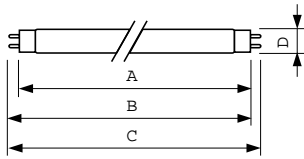

MASTER TL-D Super 80

Energy Consumption kWh/1000 h	81 kWh
Product Data	
Full product code	871150061592340
Order product name	MASTER TL-D Super 80 70W/840 SLV/25
EAN/UPC - Product	8711500615923
Order code	927923884014

Numerator - Quantity Per Pack	1
Numerator - Packs per outer box	25
Material Nr. (12NC)	927923884014
Net Weight (Piece)	199.900 g
ILCOS Code	FD-70/40/1B-E-G13

Dimensional drawing