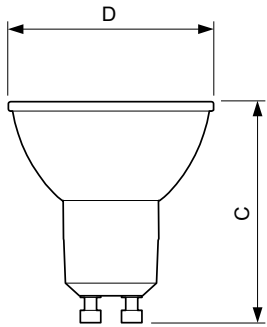

CorePro LEDspot MV

Numerator - Quantity Per Pack	1
Numerator - Packs per outer box	10
Material Nr. (12NC)	929001217902

Net Weight (Piece)	0.038 kg

Dimensional drawing

GU10 230V 4W-35W 260lm 60D 3000K GU10 ND

Product	D	C
Corepro LEDspot 3.5-35W GU10 830 36D	50 mm	54 mm