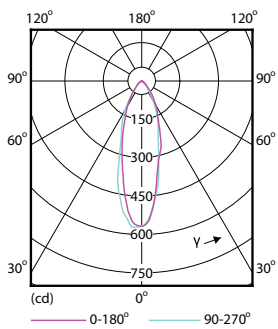

CorePro LEDspotMV 35W GU10 830 36D CLA