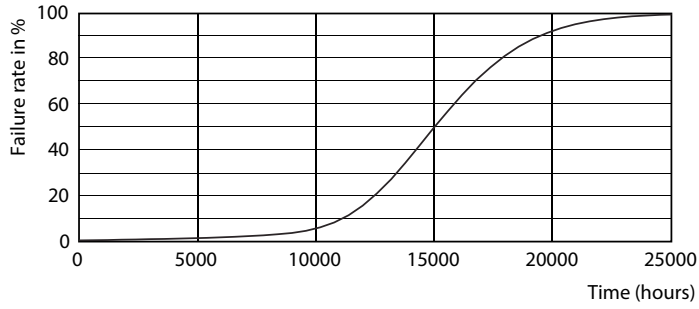

CorePro LEDspot MV

Lifetime

CLA LEDspotMV 50W GU10 827 36D ND