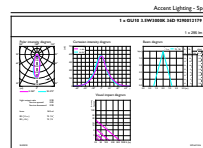

CorePro LEDspotMV 35W GU10 830 36D CLA