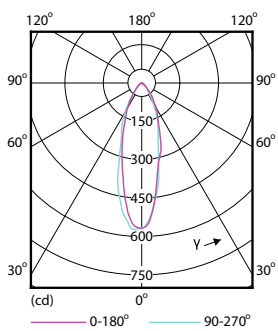

CorePro LEDspotMV 35W GU10 830 36D CLA