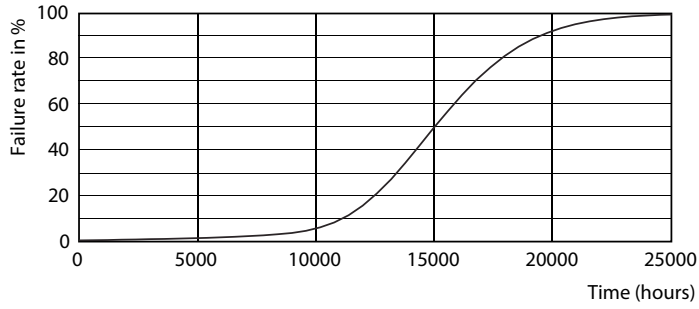

CorePro LEDspot MV

Lifetime

CLA LEDspotMV 50W GU10 827 36D ND

CLA LEDspotMV 50W GU10 827 36D ND