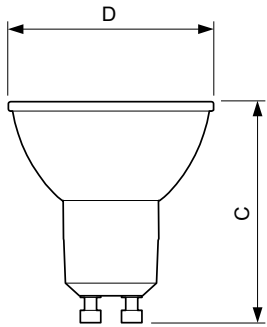

## Dimensional drawing

GU10 230V 4-35W 260lm 36D 3000K GU10 D

Product	D	C
CorePro LEDspot 4-35W GU10 830 36D DIM	50 mm	54 mm