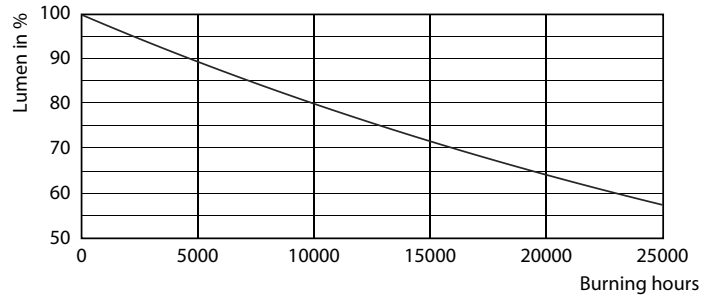

CorePro LEDspot MV

Lifetime

CLA LEDspotMV 50W GU10 827 36D ND

CLA LEDspotMV 50W GU10 827 36D ND