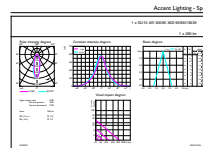

Classic LEDspotMV 35W GU10 830 36D