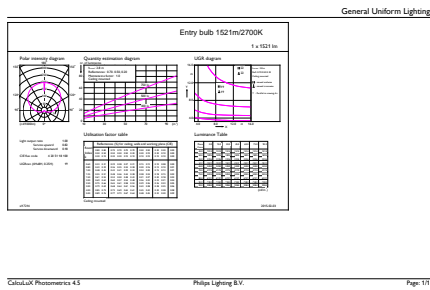

Photometric data

CorePro LEDbulb ND 13-100W A60