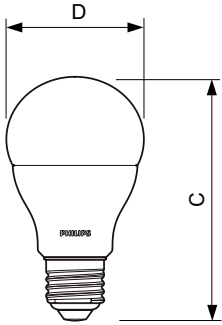

### Product data

General Information	
Cap-Base	E27 [ E27]
EU RoHS compliant	Yes
Nominal Lifetime (Nom)	15000 h
Switching Cycle	50000X
Technical Type	13-100W
Light Technical	
Color Code	827 [ CCT of 2700K]
Beam Angle (Nom)	200 °
Luminous Flux (Nom)	1521 lm
Color Designation	Warm White (WW)
Correlated Color Temperature (Nom)	2700 K
Luminous Efficacy (rated) (Nom)	117.00 lm/W
Color Consistency	<6
Color Rendering Index (Nom)	80
LLMF At End Of Nominal Lifetime (Nom)	70 %
Operating and Electrical	
Input Frequency	50 to 60 Hz
Power (Nom)	13 W
Lamp Current (Nom)	120 mA

## Dimensional drawing

Entry bulb 230V 13.5W-100W 2700K E27 ND

Product	D	C
CorePro LEDbulb ND 13-100W A60 E27 827	60 mm	110 mm