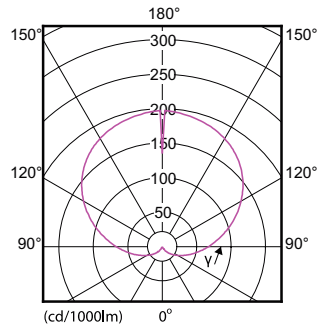

CorePro LEDbulb ND 13-100W A60

Photometric data