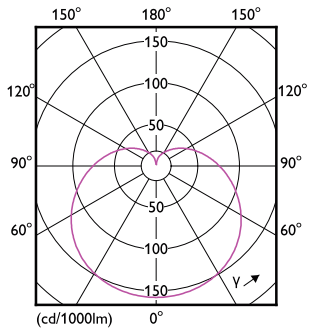

Photometric data

LEDBulb CorePro E27 A60 10,5W