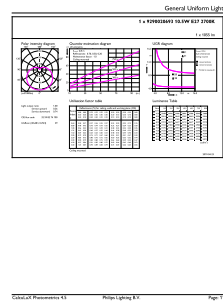

LEDBulb CorePro E27 A60 10,5W