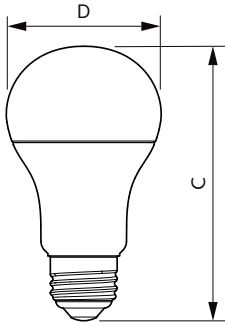

Product data

General Information		Wattage Equivalent	
Cap-Base	E27 [E27]		75 W
EU RoHS compliant	Yes	Starting Time (Nom)	0.5 s
Nominal Lifetime (Nom)	15000 h	Warm Up Time to 60% Light (Nom)	0.5 s
Switching Cycle	50000X	Power Factor (Nom)	0.9
Technical Type	10.5-75W	Voltage (Nom)	220-240 V
Light Technical		Temperature	
Color Code	927	T-Case Maximum (Nom)	90 °C
Beam Angle (Nom)	150 °	Controls and Dimming	
Luminous Flux (Nom)	1055 lm	Dimmable	Yes
Color Designation	Warm White (WW)	Mechanical and Housing	
Correlated Color Temperature (Nom)	2700 K	Bulb Finish	Frosted
Luminous Efficacy (rated) (Nom)	100.00 lm/W	Approval and Application	
Color Consistency	<6	Energy Efficiency Label (EEL)	A+
Color Rendering Index (Nom)	90	Energy Consumption kWh/1000 h	11 kWh
LLMF At End Of Nominal Lifetime (Nom)	70 %	Product Data	
Operating and Electrical		Full product code	871869966066600
Input Frequency	50 to 60 Hz	Order product name	CorePro LEDbulb D 10.5-75W A60 E27 927
Power (Nom)	10.5 W		
Lamp Current (Nom)	55 mA		

CorePro LEDbulbs

EAN/UPC - Product	8718699660666
Order code	929002069302
Numerator - Quantity Per Pack	1
Numerator - Packs per outer box	10

Material Nr. (12NC)	929002069302
Net Weight (Piece)	0.060 kg

Dimensional drawing