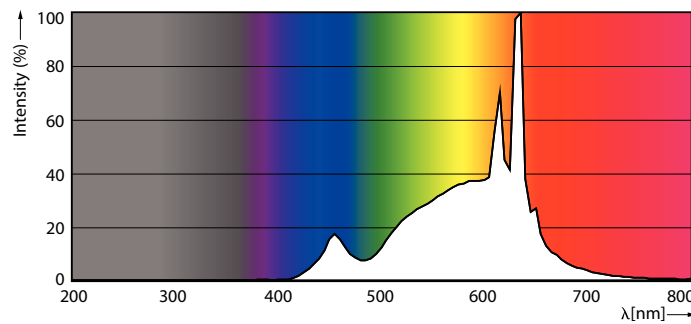

LEDBulb CorePro E27 A60 10,5W