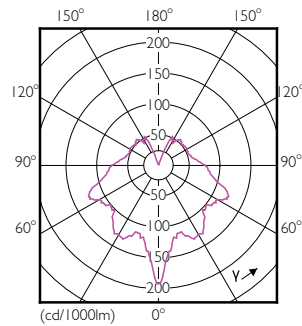

Product data

General Information	
Cap-Base	E27 [E27]
EU RoHS compliant	Yes
Nominal Lifetime (Nom)	15000 h
Switching Cycle	50000X
Technical Type	5.5-40W
Light Technical	
Color Code	827 [CCT of 2700K]
Luminous Flux (Nom)	470 lm
Color Designation	Warm White (WW)
Correlated Color Temperature (Nom)	2700 K
Luminous Efficacy (rated) (Nom)	90.91 lm/W
Color Consistency	<6
Color Rendering Index (Nom)	80
LLMF At End Of Nominal Lifetime (Nom)	70 %

Net Weight (Piece) 0.040 kg

Dimensional drawing

D

Product	D	C
Corepro Lustre ND 5.5-40W E27 827 P45 CL	45 mm	87 mm

LED ND 5.5-40W E27 827 220-240V P45 CL

Photometric data

CorePro LEDlustre 40W E27 827 CL P45 ND