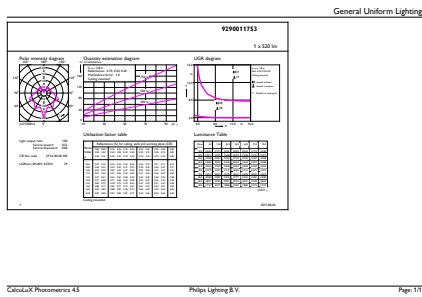

Net Weight (Piece) 0.040 kg

Dimensional drawing

D

Product	D	C
Corepro Lustre ND 5.5-40W E27 827 P45 CL	45 mm	87 mm

LED ND 5.5-40W E27 827 220-240V P45 CL

Photometric data

CorePro LEDlustre 40W E27 827 CL P45 ND