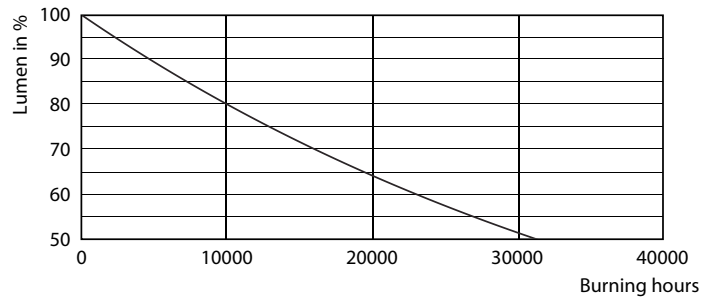

Product data

General Information	
Cap-Base	B22 [B22]
EU RoHS compliant	Yes
Nominal Lifetime (Nom)	15000 h
Switching Cycle	20000X
Technical Type	5-40W
Light Technical	
Color Code	827 [CCT of 2700K]
Luminous Flux (Nom)	470 lm
Color Designation	Warm White (WW)
Correlated Color Temperature (Nom)	2700 K
Luminous Efficacy (rated) (Nom)	94.00 lm/W
Color Consistency	<6
Color Rendering Index (Nom)	80
LLMF At End Of Nominal Lifetime (Nom)	70 %
Operating and Electrical	
Input Frequency	50 to 60 Hz
Power (Nom)	5 W

Photometric data

LEDbulb, Bulb A21 14W, 18W 2200-2700K

LEDbulb 40W B22 827 CL B35

LEDbulb 40W E14 827 CL B35

Classic filament LED candles and lusters

Lifetime

LEDbulb 40W E27 827 CL A60 D

LEDbulb 40W E27 827 CL A60 D