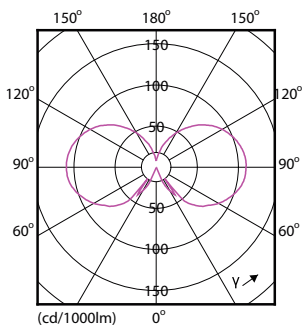

LEDbulb 40W E14 827 CL B35