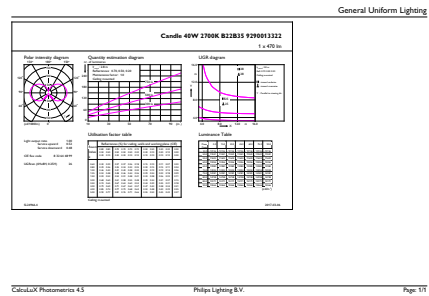

LEDbulb 40W B22 827 CL B35