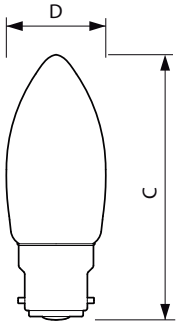

Lamp Current (Nom)	38 mA
Wattage Equivalent	40 W
Starting Time (Nom)	0.5 s
Warm Up Time to 60% Light (Nom)	0.5 s
Power Factor (Nom)	0.7
Voltage (Nom)	220-240 V
Temperature	
T-Case Maximum (Nom)	60 °C
Controls and Dimming	
Dimmable	Yes
Mechanical and Housing	
Bulb Finish	Clear
Approval and Application	
Energy Efficiency Label (EEL)	A+
Energy Consumption kWh/1000 h	5 kWh

Numerator - Packs per outer box	10
Material Nr. (12NC)	929001332202
Net Weight (Piece)	0.014 kg

Dimensional drawing

Candle B35 230V4.5-40W470lm2700K D Clear

Product	D	C
Classic LEDCandle D 5-40W B35 B22 827 CL	35 mm	97 mm