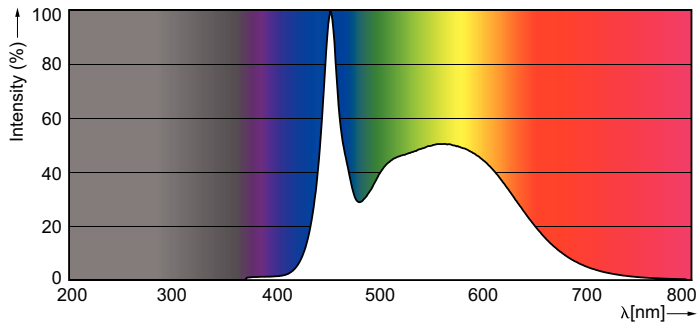

CorePro LEDtube EM/Mains T8

Photometric data

SDPO_MLEDGA_0051-Spectral Power distribution