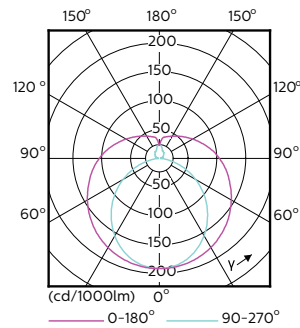

Product data

General Information		
Cap-Base	G13 [Medium Bi-Pin Fluorescent]	
EU RoHS compliant	Yes	
Nominal Lifetime (Nom)	30000 h	
Switching Cycle	200000X	
Starting Time (Nom)		0.5 s
Warm Up Time to 60% Light (Nom)		0.5 s
Power Factor (Nom)		0.9
Voltage (Nom)		220-240 V
Light Technical		
Color Code	865 [CCT of 6500K]	
Beam Angle (Nom)	240 °	
Luminous Flux (Nom)	1600 lm	
Color Designation	Cool Daylight	
Correlated Color Temperature (Nom)	6500 K	
Luminous Efficacy (rated) (Nom)	110.00 lm/W	
Color Consistency	<6	
Color Rendering Index (Nom)	80	
LLMF At End Of Nominal Lifetime (Nom)	70 %	
Temperature		
T-Ambient (Max)		45 °C
T-Ambient (Min)		-20 °C
T-Storage (Max)		65 °C
T-Storage (Min)		-40 °C
T-Case Maximum (Nom)		40 °C
Operating and Electrical		
Input Frequency	50 to 60 Hz	
Power (Nom)	14.5 W	
Controls and Dimming		
Dimmable	No	
Mechanical and Housing		
Bulb Material	Glass	
Product Length	1200 mm	

Product Data

Full product code	871869671109500
-------------------	-----------------

Order product name	CorePro LEDtube 1200mm 14.5W865
EAN/UPC - Product	8718696711095
Order code	929001338902
Numerator - Quantity Per Pack	1
Numerator - Packs per outer box	10
Material Nr. (12NC)	929001338902
Net Weight (Piece)	0.215 kg

Dimensional drawing

A3

Product	D1	D2	A1	A2	A3
CorePro LEDtube 1200mm 14.5W865	25.7 mm	28 mm	1198 mm	1205 mm	1212 mm

TLED 4ft 14.5-36W 1600lm 6500K G13 Ess

Photometric data

LEDtube 1200mm 15W G13 865 1600lm