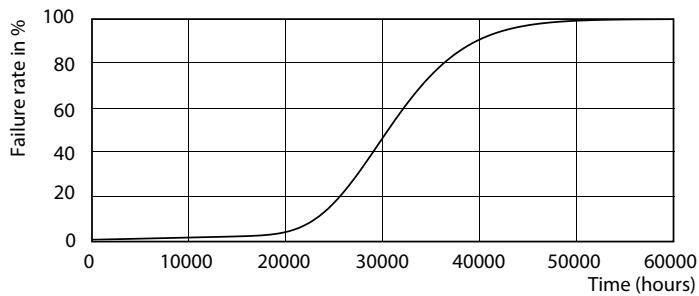

Lifetime

LEDtube 1500mm 20W G13 840 2200lm