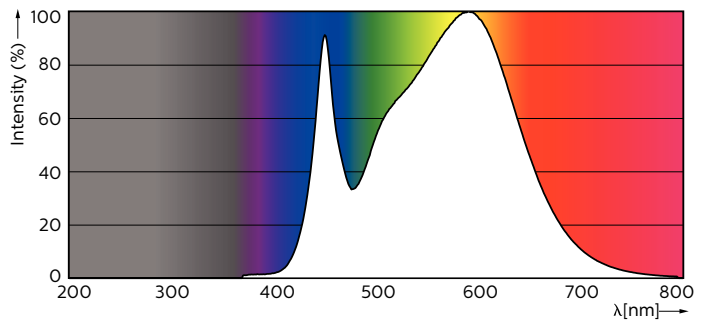

CorePro LEDtube EM/Mains T8

Approval and Application

Energy Efficiency Label (EEL)	A+
Energy Saving Product	Yes
Approval Marks	CE marking RoHS compliance KEMA Keur certificate
Energy Consumption kWh/1000 h	20 kWh

Product Data

Full product code	871869671091300

Order product name	CorePro LEDtube 1500mm 20W 840
EAN/UPC - Product	8718696710913
Order code	929001337902
Numerator - Quantity Per Pack	1
Numerator - Packs per outer box	10
Material Nr. (12NC)	929001337902
Net Weight (Piece)	0.270 kg

Dimensional drawing

A3

Product	D1	D2	A1	A2	A3
CorePro LEDtube 1500mm 20W 840	25.7 mm	28 mm	1500 mm	1507.1 mm	1514.2 mm

TLED 5ft 220-240V 20-57W 2200lm 4000K

Photometric data

LEDtube 1500mm 20W G13 840 2200lm

LEDtube 1500mm 20W G13 840 2200lm