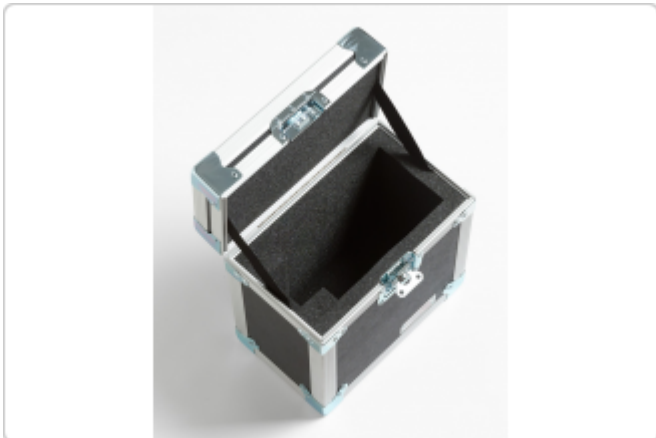

Models and Accessories

©1995-2020 Fluke Corporation

Source URL: <https://eu.flukecal.com/products/accessories/cases-and-holsters/9316>