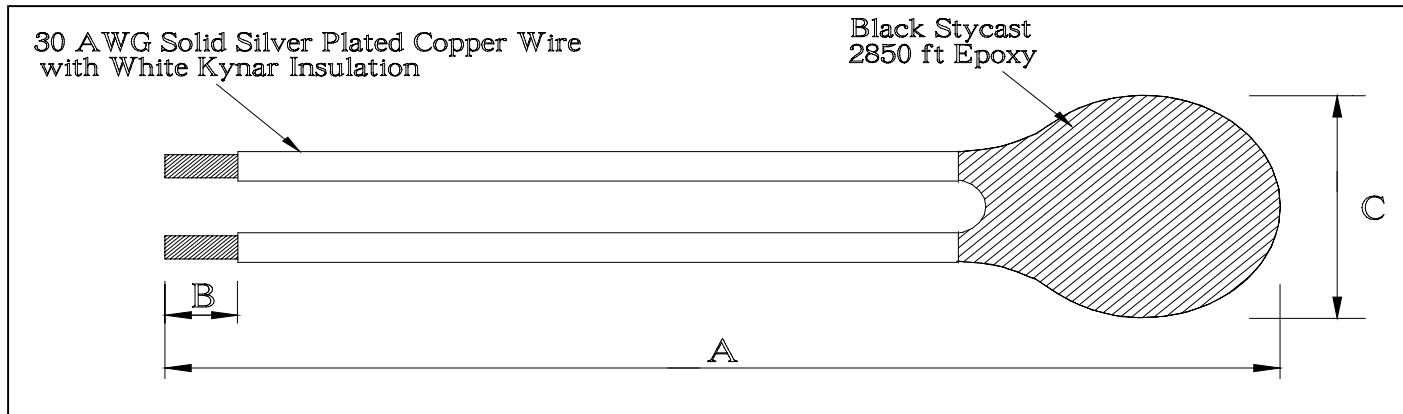

BETATHERM DATA SHEET

Product: BetaCurve Interchangeable Thermistor

Product Description

NTC thermistor soldered to 30 AWG Solid Silver Plated Copper with White Kynar Insulation.
Unit coated with Black Stycast 2850ft epoxy.

Customer:

Customer Part No.: N/A

Application

No information available.

Betatherm Part No.: 100K6A372i

Electrical Specifications

Parameter	Unit	Value
Resistance at +25°C	Ohms	100,000
Tolerance from 0°C to +70°C	°C	± 0.2
Alpha at +25°C	%/°C	-4.68
Beta Value $_{0/50}$	K	4143
Dissipation Constant (still air at +25°C)	mW/°C	1 Approx.
Operating Temperature	°C	-40 to +125

Mechanical Details

Dimension		
A	B	C
200 ± 10mm	10 ± 2.0mm	2.4mm Maximum

Betatherm Approval

Engineering: _____ Date: _____
Quality: _____ Date: _____

Customer Approval

Signed: _____ Date: _____

• CORPORATE HEADQUARTERS
Betatherm Ireland Ltd.,
Ballybrit Business Park,
Galway,
Ireland.
Tel.: 353 – 91- 753238
Fax: 353 – 91 – 753615
E-mail: sales@betatherm.com

• USA HEADQUARTERS
Betatherm Corporation,
910 Turnpike Road,
Shrewsbury,
Massachusetts, 01545.
Tel.: 508 – 842 - 0516
Fax: 508 – 842 – 0748
E-mail: sales@betatherm-usa.com